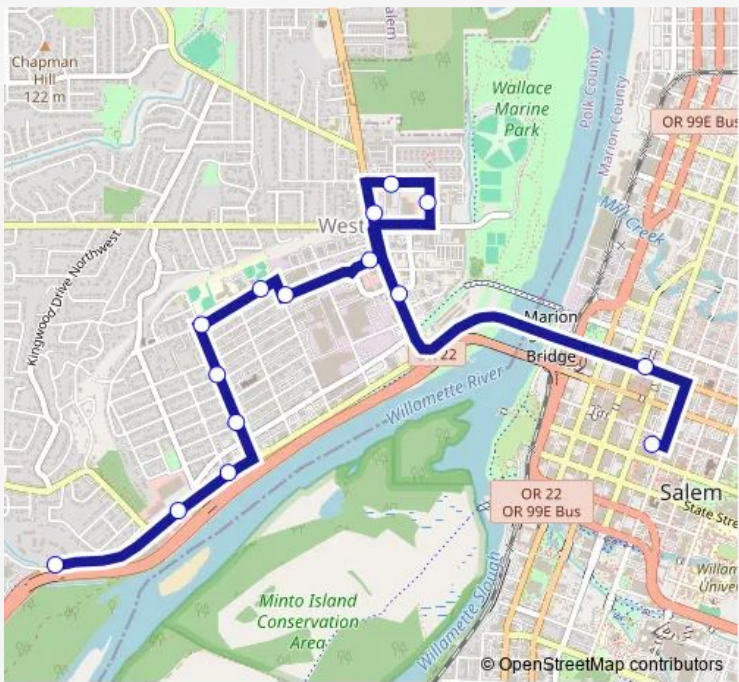

## Bus 17 Edgewater Street

[Go to website](#)

**Direction**  
 Downtown Transit Center - Bay O — Edgewater @ Manorview  
 15 stops  
[Open route schedule](#)

- Downtown Transit Center - Bay O
- Marion @ Liberty
- Wallace @ Taggart
- Wallace @ Glen Creek
- Taybin @ 5th
- West Salem Transit Center - Bay D
- 7th @ Wallace
- 7th @ Patterson
- 8th @ Patterson
- 8th @ Gerth
- Gerth @ Ruge
- Gerth @ 3rd
- Edgewater @ Kingwood
- Edgewater @ Rosemont
- Edgewater @ Manorview

**Route schedule**  
 Downtown Transit Center - Bay O — Edgewater @ Manorview

Monday	06:00-23:00
Tuesday	06:00-23:00
Wednesday	06:00-23:00
Thursday	06:00-23:00
Friday	06:00-23:00
Saturday	07:00-21:00
Sunday	08:00-20:00

**Route info**  
 Direction: Downtown Transit Center - Bay O  
 Stops: 15  
 Trip Duration: 0 hour 18 min

**Direction**

Edgewater @ Manorview — Downtown Transit Center - Bay Q

15 stops

[Open route schedule](#)

## Route info

Direction: Edgewater @ Manorview

Stops: 15

Trip Duration: 0 hour 24 min