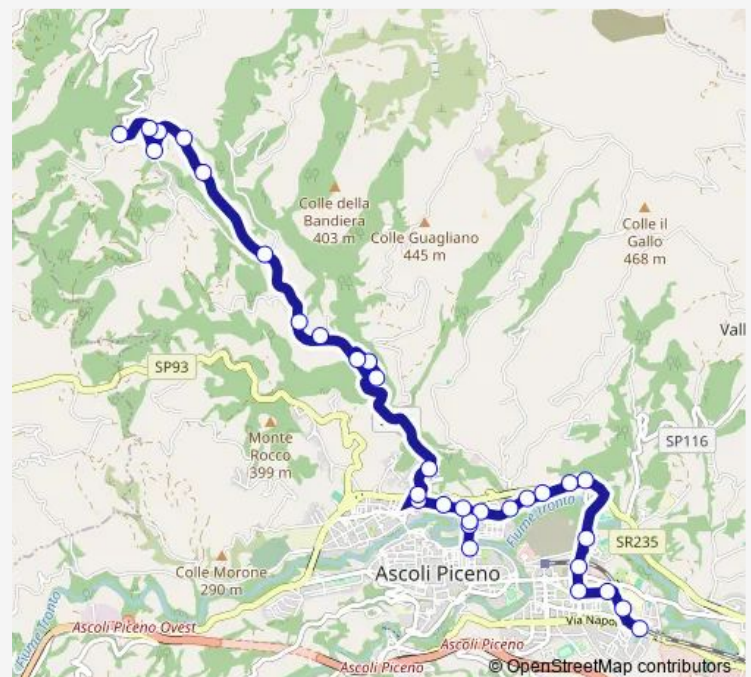

### Route schedule

Tofare-Rotatoria — Bivio Venapiccola

Monday 07:45

Tuesday 07:45

Wednesday 07:45

Thursday 07:45

Friday 07:45

Saturday 07:45

### Route info

Direction: Tofare-Rotatoria

Stops: 32

Trip Duration: 0 hour 42 min

Famiglia Bernabei - Venagrande

Venagrande - CV. 311

Venagrande - Impedil

Venagrande - Azienda Poli

## Route schedule

Bivio Venapiccola — Tofare-Rotatoria

Monday 07:10

Tuesday 07:10

Wednesday 07:10

Thursday 07:10

Friday 07:10

Saturday 07:10