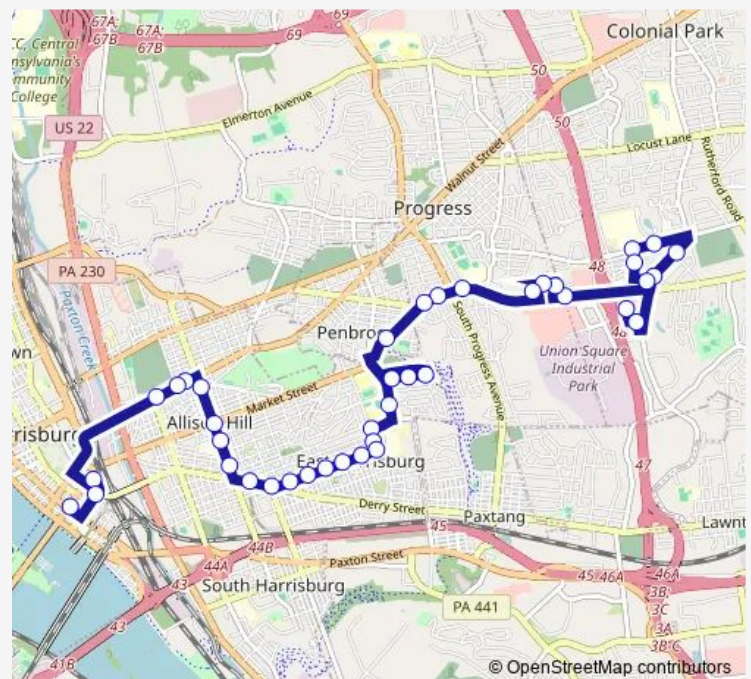

Rudy Rd & Hale Ave

Wilson Pkwy & S 25th St

Kline Plaza @ Rent-A-Center

Route schedule

Market Square Transfer Center — Point Mall @ Giant

Monday 06:15-19:45

Tuesday 06:15-19:45

Wednesday 06:15-19:45

Thursday 06:15-19:45

Friday 06:15-19:45

Saturday 07:30-18:00

Sunday —

Route info

Direction: Market Square Transfer Center

Stops: 40

Trip Duration: 0 hour 46 min

17 — Union Deposit / Hamilton Health Center

Kline Plaza @ Department of Health

Kline Plaza @ Giant

Market St Rd & Boas St

Union Deposit Rd & S 32nd St

Union Deposit Rd & Latshmere Dr

Union Deposit Rd & Redwood St

Scenery Dr & Lakewood Dr

Londonderry Rd & King Russ Rd

Londonderry Rd opp. Avila Rd (Osteopathi

Avila Rd & Wagon Wheel Ct

Point Mall @ Giant

Direction

Point Mall @ Giant — Market Square Transfer Center

41 stops