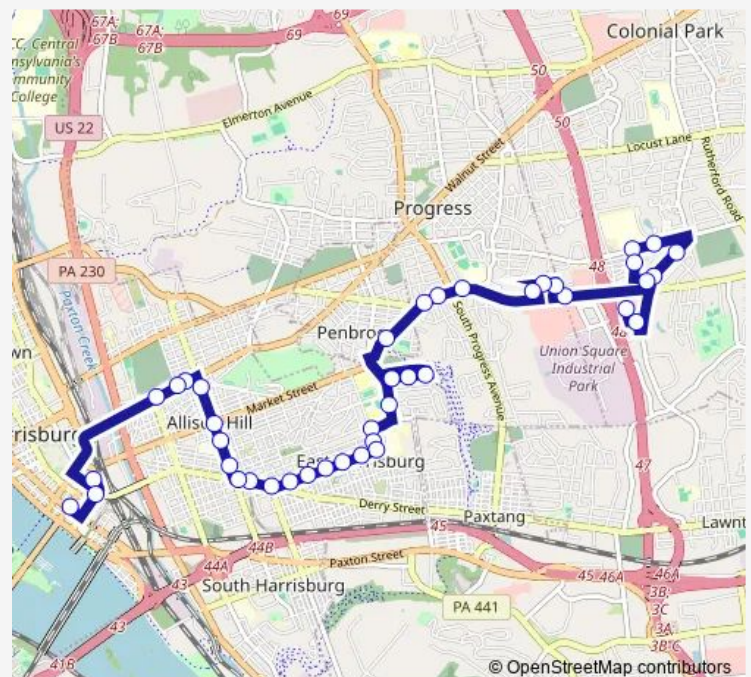

Rudy Rd & Hale Ave

Wilson Pkwy & S 25th St

Kline Plaza @ Rent-A-Center

Route schedule

Market Square Transfer Center — Point Mall @ Giant

Monday 06:15-19:45

Tuesday 06:15-19:45

Wednesday 06:15-19:45

Thursday 06:15-19:45

Friday 06:15-19:45

Saturday 07:30-18:00

Sunday —

Route info

Direction: Market Square Transfer Center

Stops: 40

Trip Duration: 0 hour 46 min

17 — Union Deposit / Hamilton Health Center

Kline Plaza @ Department of Health

Kline Plaza @ Giant

Market St Rd & Boas St

Union Deposit Rd & S 32nd St

Union Deposit Rd & Latshmere Dr

Union Deposit Rd & Redwood St

Scenery Dr & Lakewood Dr

Londonderry Rd & King Russ Rd

Londonderry Rd opp. Avila Rd (Osteopathi

Avila Rd & Wagon Wheel Ct

Point Mall @ Giant

Direction

Point Mall @ Giant — Market Square Transfer Center

41 stops