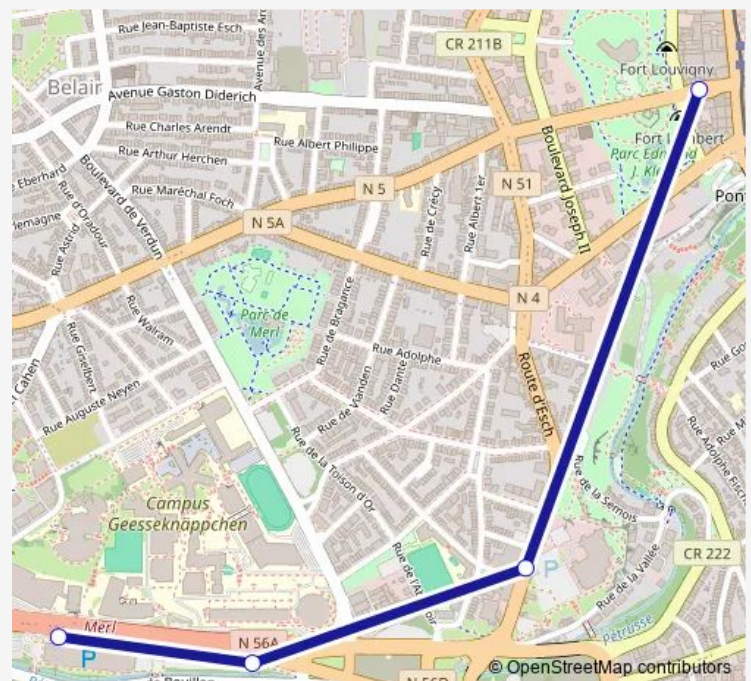

### Direction

Luxembourg/Centre, Monterey — Hollerich, P+R Bouillon

4 stops

[Open route schedule](#)

Luxembourg/Centre, Monterey

Hollerich, Heentze Park

Hollerich, Kierfecht

Hollerich, P+R Bouillon

### Route schedule

Luxembourg/Centre, Monterey — Hollerich, P+R Bouillon

Monday 05:36-20:40

Tuesday 05:36-20:40

Wednesday 05:36-20:40

Thursday 05:36-20:40

Friday 05:36-20:40

Saturday 08:43-19:23

### Route info

Direction: Luxembourg/Centre, Monterey

Stops: 4

Trip Duration: 0 hour 7 min

### Route info

Direction: Hollerich, P+R Bouillon

Stops: 4

Trip Duration: 0 hour 7 min

17 Bus time schedules and route maps are available in an offline PDF at [busmaps.com](https://busmaps.com). Use the [busmaps.com](https://busmaps.com) website to see live bus times, train schedule or subway schedule, and step-by-step directions for all public transit in Luxembourg