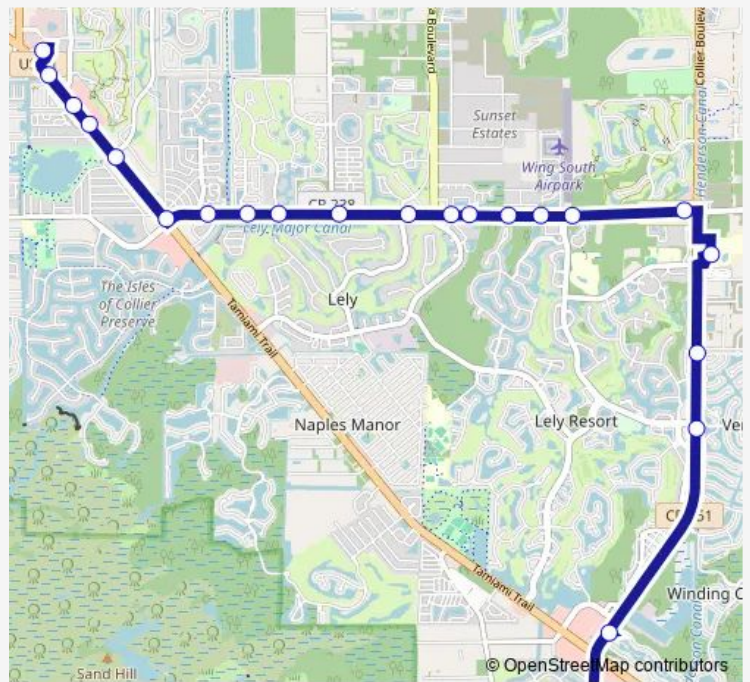

Bus 17 Rattlesnake - Fsw

[Go to website](#)

Direction
 Super Walmart — Govt Center

22 stops

[Open route schedule](#)

- Super Walmart
- Us41
- Veronawalk Blvd
- Sabal Palm Rd
- Phys. Regional
- 951
- College Pk Ln
- Parkers Hammock
- Parker Hammock
- Mandalay Cir
- Huntington Wood
- Royal Wood Blvd
- County Barn Rd
- Charlemagne Bd
- Rivera Blvd
- Hawaii Blvd
- Rattlesnake Rd
- Lakewood Blvd
- Guilford Rd
- Naples Towne Ct
- Walmart US 41

Route schedule Super Walmart — Govt Center

Monday	06:38-18:53
Tuesday	06:38-18:53
Wednesday	06:38-18:53
Thursday	06:38-18:53
Friday	06:38-18:53
Saturday	06:38-18:53
Sunday	08:03-17:18

Route info
 Direction: Super Walmart
 Stops: 22
 Trip Duration: 0 hour 43 min

17 — Rattlesnake - Fsw **BusMaps**

Direction

Govt Center — Super Walmart

24 stops

[Open route schedule](#)

Govt Center

Espinal Blvd

Palm Dr

Grand Lely Dr

Freedom Square

Price St

US 41

Super Walmart

Route schedule

Govt Center — Super Walmart

Monday 06:00-18:10