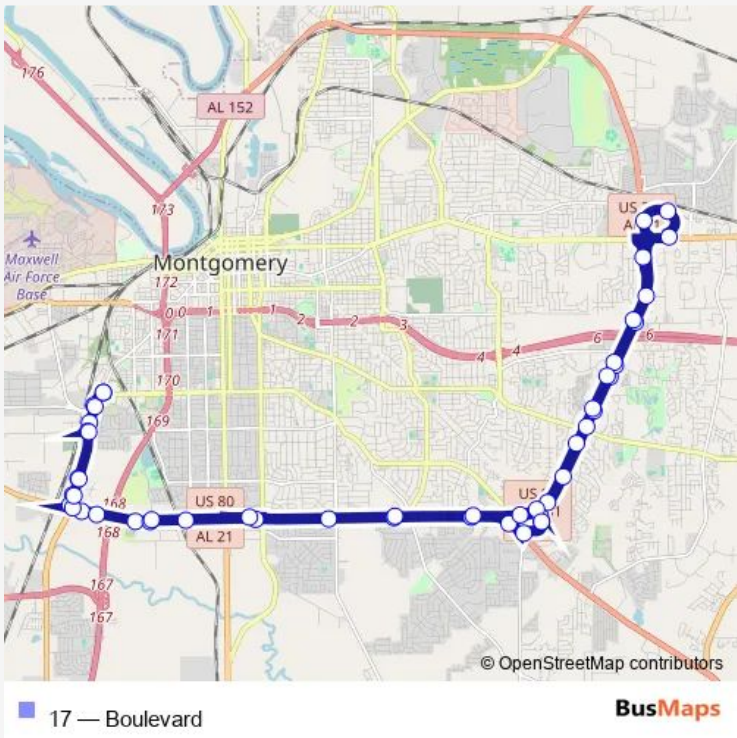

Bus 17 Boulevard

[Go to website](#)

Direction
 Fairview Transfer Center — Fairview Transfer Center
 50 stops
[Open route schedule](#)

- Fairview Transfer Center
- Mobile & Fairwest
- Mobile at Uhaul
- Mobile & Edgemont
- Mobile & 3rd
- Mobile & Southwest
- South Blvd. & Mobile Hwy.
- South Blvd Wendys
- South Blvd Comfort Inn
- South Blvd Pizza Hut
- South Blvd Davenport Dr
- South Blvd Rosa Parks
- E South Blvd Norman Bridge
- South Blvd Narrow Lane
- South & St. Helena
- South & Wallace
- US 82 Service & Treholm State Tech North
- Christine Elizabeth & Troy
- Wal-Mart (On Christine Elizabeth Curv)
- Christine Elizabeth & Walmart North
- Eastern Blvd. and Calmar Dr.

Route info
 Direction: Fairview Transfer Center
 Stops: 50
 Trip Duration: 1 hour 30 min

Eastern Blvd and Buckboard Rd

Eastern Blvd. & Vaughn Rd.

Eastern & Young Barn

Eastern & Haskell

Eastern & Woodmere

Eastern Blvd and Monticello

Eastern Frontage & Haskell

Eastern & Young Barn

Eastern Blvd at Hitching Post Ln

Christine Elizabeth & US 80 Service

US 231 & Eastern

Wal-Mart (On Christine Elizabeth Curv)

South & Wallace

South & St. Helena

South at Norman Bridge

South & Davenport

South & Mobile

Mobile & Southwest

Mobile & 3rd

Mobile & Edgemont

Mobile & Fairwest St.

Fairview Transfer Center