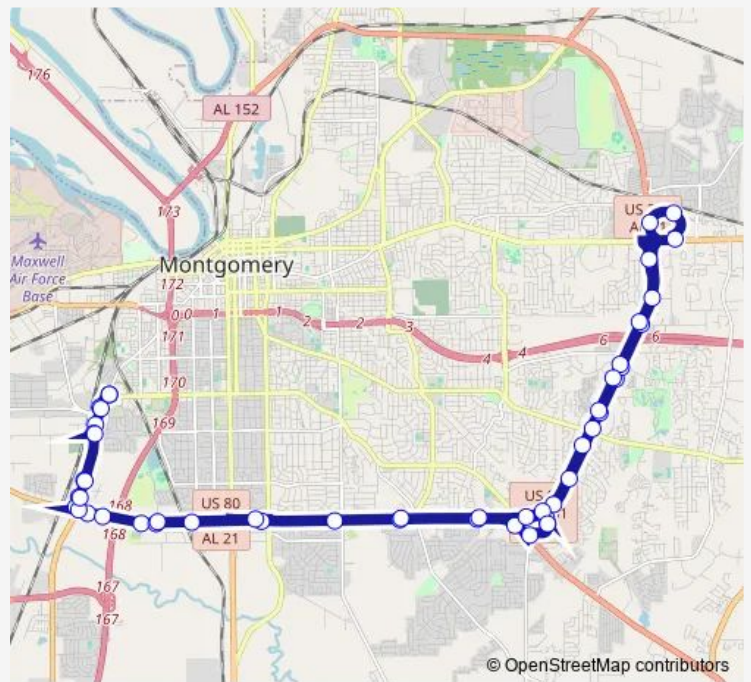

South Blvd Rosa Parks

E South Blvd Norman Bridge

South Blvd Narrow Lane

South & St. Helena

South & Wallace

US 82 Service & Treholm State Tech North

Christine Elizabeth & Troy

Wal-Mart (On Christine Elizabeth Curv)

### Route schedule

Fairview Transfer Center — Fairview Transfer Center

Monday	05:15-20:15
Tuesday	05:15-20:15
Wednesday	05:15-20:15
Thursday	05:15-20:15
Friday	05:15-20:15
Saturday	06:45-17:15
Sunday	—

### Route info

Direction: Fairview Transfer Center

Stops: 50

Trip Duration: 1 hour 30 min

17 — Boulevard

Eastern Blvd and Buckboard Rd

Eastern Blvd. & Vaughn Rd.

Eastern & Young Barn

Eastern & Haskell

Eastern & Woodmere

Eastern Blvd and Monticello

Eastern Blvd at E Shirley Ln

Eastdale Circle Entrance

Eastdale Circle and Dunbarton (Eastdale Mall)

Eastdale Mall Circle and Atlanta Hwy

E Blvd Service Rd and Dalphon Rd.