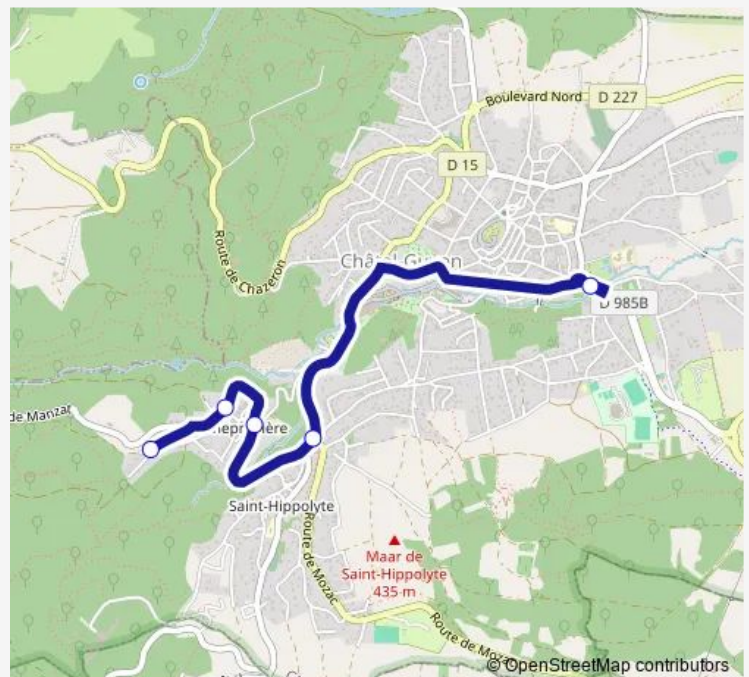

Bus 17 RLV Scolaire 17 Sept24

[Go to website](#)

Direction

Chemin DES Gîtes — Collège Champclaux

4 stops

[Open route schedule](#)

Chemin DES Gîtes

RUE Traversière

Chemin DE LA Fontaine

Collège Champclaux

Route schedule

Chemin DES Gîtes — Collège Champclaux

Monday	08:10
Tuesday	08:10
Wednesday	08:10
Thursday	08:10
Friday	08:10
Saturday	—
Sunday	—

Route info

Direction: Chemin DES Gîtes

Stops: 4

Trip Duration: 0 hour 7 min

17 — RLV Scolaire 17 Sept24

BusMaps

Direction

Collège Champclaux — Chemin DES Gîtes

5 stops

[Open route schedule](#)

Route info

Direction: Collège Champclaux

Stops: 5

Trip Duration: 0 hour 7 min

17 Bus time schedules and route maps are available in an offline PDF at busmaps.com. Use the busmaps.com website to see live bus times, train schedule or subway schedule, and step-by-step directions for all public transit in Riom