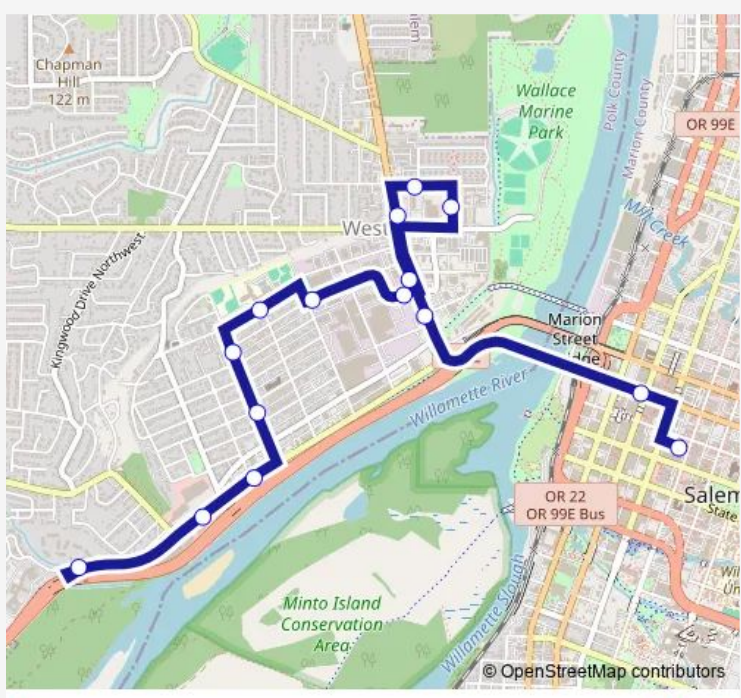

Bus 17 Edgewater Street

[Go to website](#)

Direction
 Downtown Transit Center - Bay O — Edgewater @ Manorview
 15 stops
[Open route schedule](#)

- Downtown Transit Center - Bay O
- Marion @ Liberty
- Wallace @ Taggart
- Wallace @ Glen Creek
- Taybin @ 5th
- West Salem Transit Center - Bay D
- 7th @ Wallace
- 7th @ Patterson
- 8th @ Patterson
- 8th @ Gerth
- Gerth @ Ruge
- Gerth @ 3rd
- Edgewater @ Kingwood
- Edgewater @ Rosemont
- Edgewater @ Manorview

Route schedule
 Downtown Transit Center - Bay O — Edgewater @ Manorview

Monday	06:00-23:00
Tuesday	06:00-23:00
Wednesday	06:00-23:00
Thursday	06:00-23:00
Friday	06:00-23:00
Saturday	07:00-21:00
Sunday	08:00-20:00

Route info
 Direction: Downtown Transit Center - Bay O
 Stops: 15
 Trip Duration: 0 hour 18 min

Direction

Edgewater @ Manorview — Downtown Transit Center - Bay O

15 stops

[Open route schedule](#)

Edgewater @ Manorview

Taybin @ 5th

West Salem Transit Center - Bay D

Wallace @ Taggart

Wallace @ Bassett

Center @ Liberty

Downtown Transit Center - Bay O

Route schedule

Edgewater @ Manorview — Downtown Transit Center - Bay O