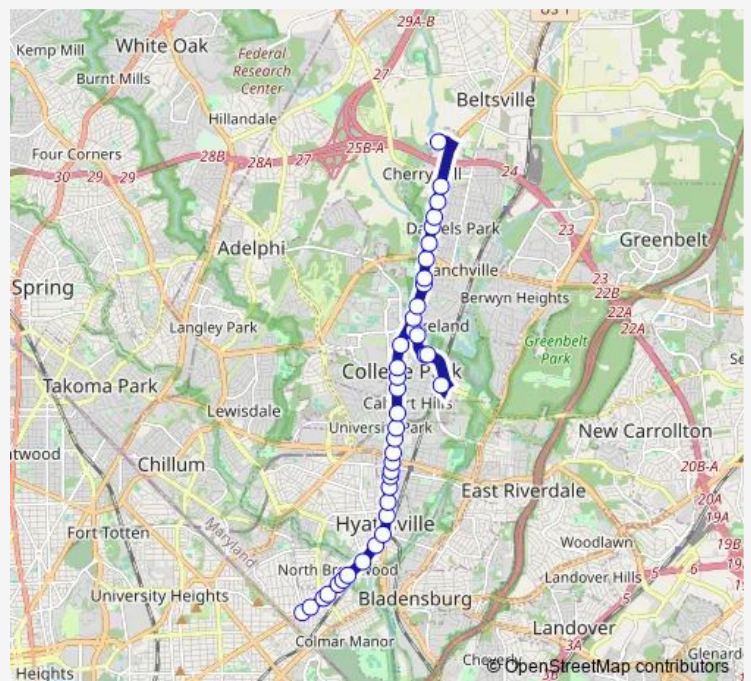

Baltimore Avenue at Oglethorpe Street

Baltimore Avenue at Harrison Avenue

Baltimore Avenue at Riverdale Road

Baltimore Avenue at East-West Highway

Baltimore Avenue at Sheridan Street

Baltimore Avenue at Underwood Street

Baltimore Avenue at Opp. Whole Foods

Baltimore Avenue at Amherst Road

Baltimore Avenue at Guilford Drive

Route schedule

Rhode Island Avenue at Mount Rainier Terminal — Ikea at Bus Bay 2

Monday 05:30-18:20

Tuesday 05:30-18:20

Wednesday 05:30-18:20

Thursday 05:30-18:20

Friday 05:30-18:20

Saturday 05:30-18:20

Sunday —

Route info

Direction: Rhode Island Avenue at Mount Rainier Terminal

Stops: 40

Trip Duration: 0 hour 37 min

17 — College Park / Ikea/ Mount Rainier

Baltimore Avenue at Hartwick Road

Baltimore Avenue at Knox Road

Baltimore Avenue at Rossborough Lane

Campus Drive at Baltimore Avenue

Campus Drive at Opp. Paint Branch Trail