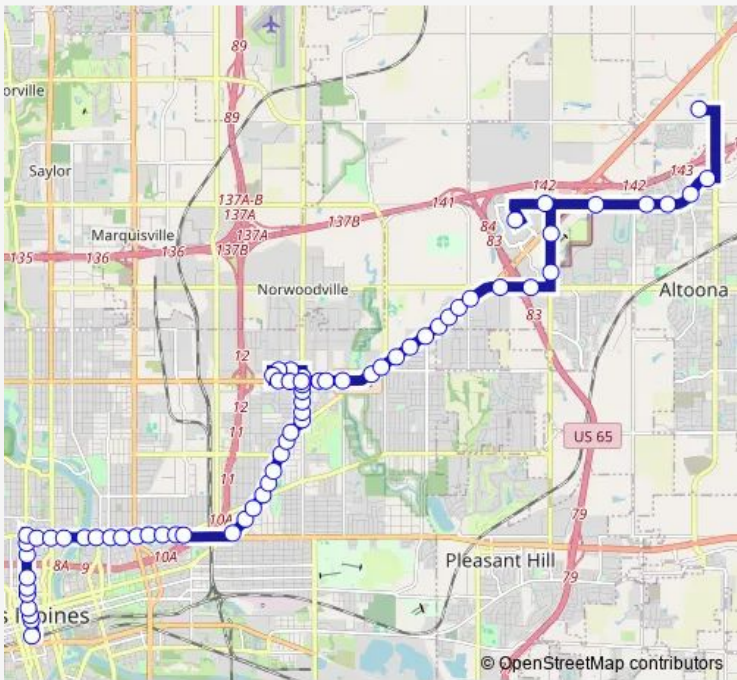

Bus 17 Hubbell AVE / Altoona

[Go to website](#)

Direction
 Platform N — Amazon, Bdt
 67 stops
[Open route schedule](#)

- Platform N
- 6TH AVE / Walnut ST, Dsm
- 6TH AVE / Locust ST, Dsm
- 6TH AVE / Grand AVE (FAR-Side), Dsm
- 6TH AVE / Park ST, Dsm
- 6TH AVE / Center ST, Dsm
- 6TH AVE / Crocker ST, Dsm
- 6TH AVE / Laurel ST, Dsm
- 6TH AVE / Mercy Hospital, Dsm
- 6TH AVE / University Ave, Dsm
- University AVE / 4TH ST, Dsm
- University AVE / 2ND Ave, Dsm
- University AVE / Ohio ST (FAR-Side), Dsm
- E University AVE / E 6TH ST, Dsm
- E University AVE / Pennsylvania Ave, Dsm
- E University AVE / E 9TH ST (FAR-Side), Dsm
- E University AVE / E 13th ST, Dsm
- E University AVE / E 14th ST (FAR-Side), Dsm
- E University AVE / E 15th ST (FAR-Side), Dsm
- E University AVE / McCormick ST, Dsm
- E University AVE / E 17th CT, Dsm

Route schedule
 Platform N — Amazon, Bdt

Monday	05:50-22:45
Tuesday	05:50-22:45
Wednesday	05:50-22:45
Thursday	05:50-22:45
Friday	05:50-22:45
Saturday	06:00-21:45
Sunday	06:00-17:45

Route info
 Direction: Platform N
 Stops: 67
 Trip Duration: 0 hour 45 min

17 — Hubbell AVE / Altoona BusMaps

E University AVE / Dixon ST, Dsm

Hubbell AVE / E 22nd ST, Dsm

Hubbell AVE / E 23rd ST, Dsm

Hubbell AVE / E 24th ST, Dsm

Hubbell AVE / Easton Blvd (FAR-Side), Dsm

Hubbell AVE / #2559, Dsm

Hubbell AVE / East Side Library, Dsm

Hubbell AVE / Guthrie Ave, Dsm

Hubbell AVE / Arthur Ave, Dsm

Hubbell AVE / E Sheridan Ave, Dsm

E 29th ST / Hubbell AVE (FAR-Side), Dsm

E 29th ST / E Hull Ave, Dsm

E 29th ST / E Tiffin Ave, Dsm