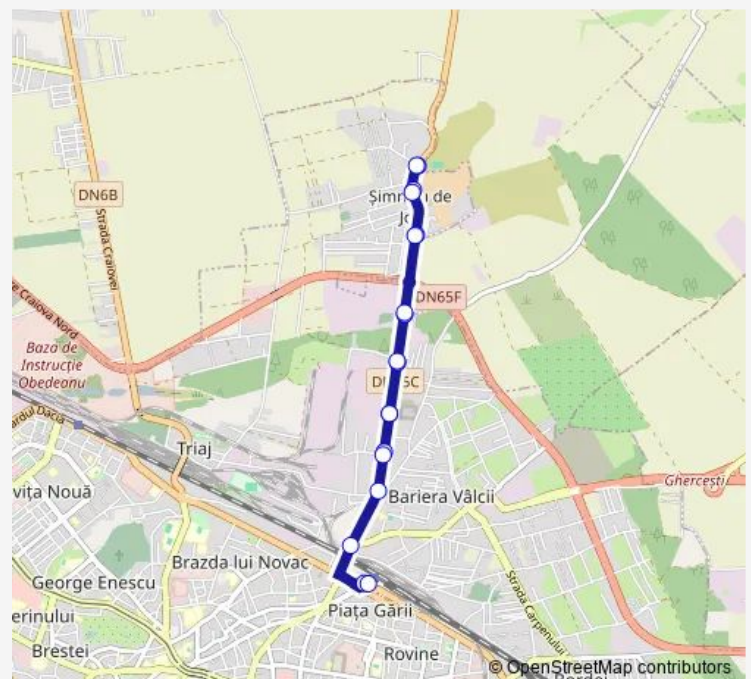

Bus 17 Traseul 17b

[Go to website](#)**Direction**

Gara — Gara Sosire

18 stops

[Open route schedule](#)

Gara

Rozelor

Primaverii

Statiune

Nord Service

Podisor

Cet

Primaverii

Rozelor

Gara Sosire

Route schedule

Gara — Gara Sosire

Monday 05:30-21:00

Tuesday 05:30-21:00

Wednesday 05:30-21:00

Thursday 05:30-21:00

Friday 05:30-21:00

Saturday 05:30-21:00

Sunday 05:30-21:00

Route info

Direction: Gara

Stops: 18

Trip Duration: 1 hour 0 min

17 — Traseul 17b

17 Bus time schedules and route maps are available in an offline PDF at busmaps.com. Use the busmaps.com website to see live bus times, train schedule or subway schedule, and step-by-step directions for all public transit in Craiova