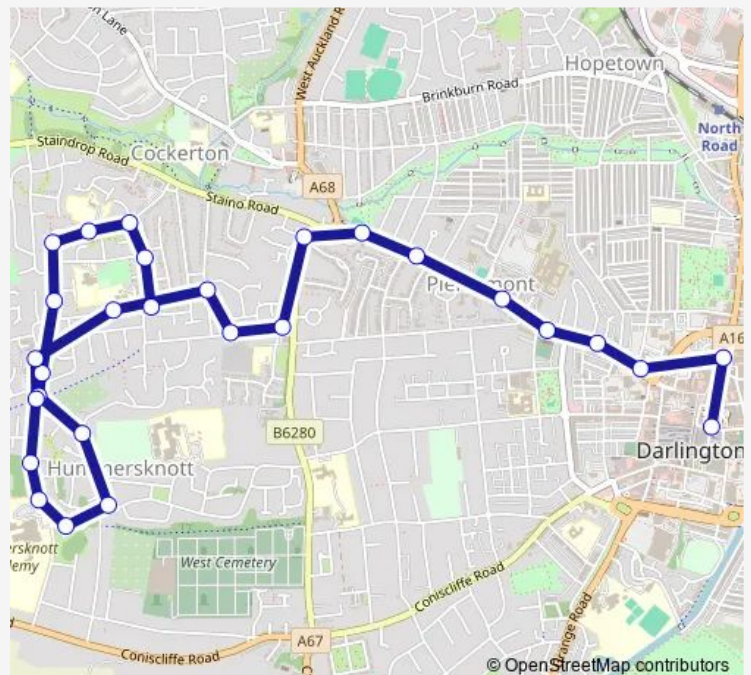

### Direction

Wilton Drive — Tubwell Row

28 stops

[Open route schedule](#)

Wilton Drive

Bushel Hill Court

Mowden Hall Drive

Mowden Hall

### Route schedule

Wilton Drive — Tubwell Row

Monday 08:13-18:23

Tuesday 08:13-18:23

Wednesday 08:13-18:23

Thursday 08:13-18:23

Friday 08:13-18:23

Saturday 08:18-18:18

### Route info

Direction: Wilton Drive

Stops: 28

Trip Duration: 0 hour 21 min

17 — Darlington - Mowden Estate

Pierremont Crescent

Hawkesbury Mews

Holy Trinity Church

## Route info

Direction: Northgate

Stops: 24

Trip Duration: 0 hour 20 min

17 Bus time schedules and route maps are available in an offline PDF at [busmaps.com](https://busmaps.com). Use the [busmaps.com](https://busmaps.com) website to see live bus times, train schedule or subway schedule, and step-by-step directions for all public transit in Darlington