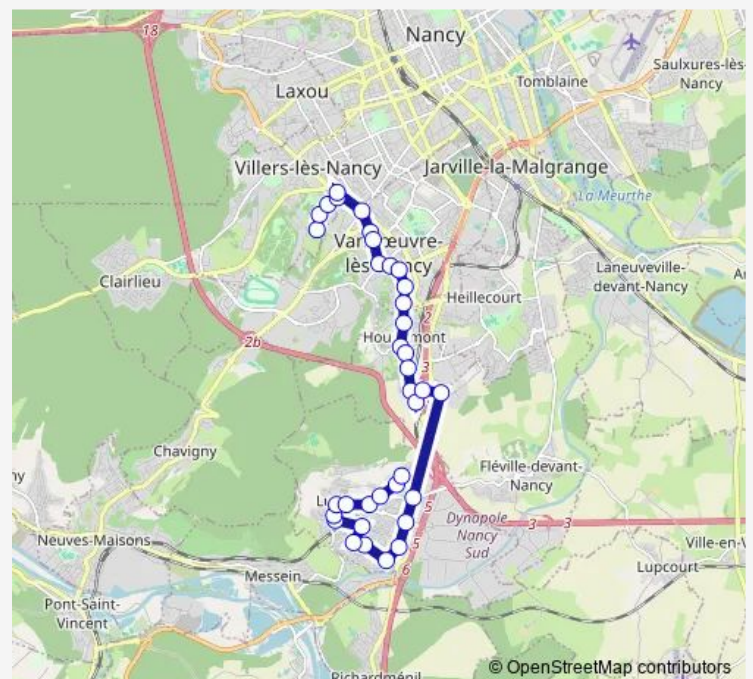

### Direction

Villers Campus Sciences — Ludres

36 stops

[Open route schedule](#)

Villers Campus Sciences

Grande Corvée

UFR Staps

Joseph Laurent

Houdemont Porte Sud

### Route schedule

Villers Campus Sciences — Ludres

Monday 06:00-20:39

Tuesday 06:00-20:39

Wednesday 06:00-20:39

Thursday 06:00-20:39

Friday 06:00-20:39

Saturday 06:00-20:39

### Route info

Direction: Villers Campus Sciences

Stops: 36

Trip Duration: 0 hour 30 min

17 — Ligne 17 - Villers Campus <> Ludres

Baraques de Ludres

Ludres Cinéma

Vert Village