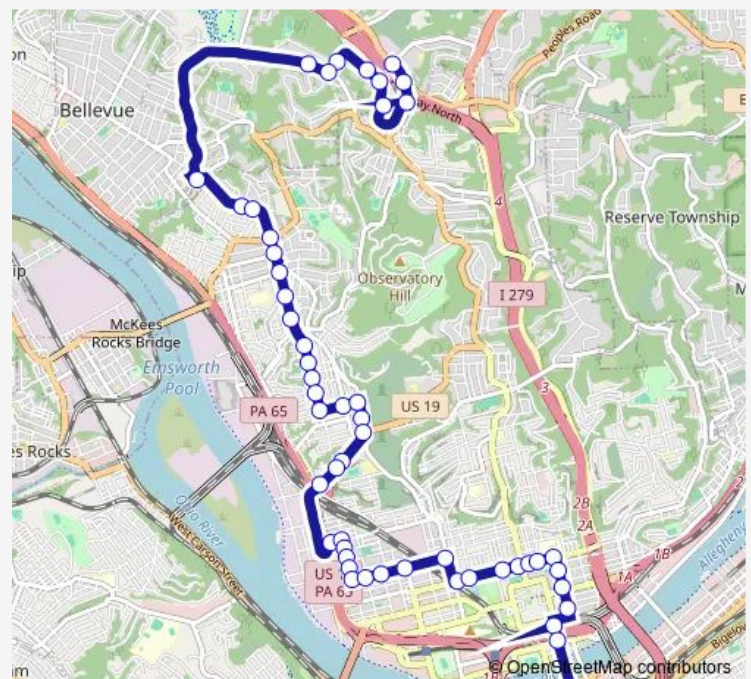

Thursday 04:56-23:27

Friday 04:56-23:27

Saturday 05:47-22:47

Sunday 05:47-23:18

Route info

Direction: Perry HWY + West View AVE Fs

Stops: 52

Trip Duration: 0 hour 45 min

17 — Shadeland

Shadeland AVE + Woodland

Woodland AVE + Stayton

Woodland AVE + Brighton

Brighton RD + Highwood

Brighton RD + Marshall Ns

Marshall AVE + NEW Hampshire

MARSHALL AVE AT SORREL ST

Marshall AVE + California

Columbus AVE + Chateau Fs

Columbus AVE + Manhattan

Manhattan ST + Juniata

Manhattan ST + N Franklin

Manhattan ST + Liverpool

Manhattan ST + Pennsylvania

Pennsylvania AVE + Fulton

Direction

7TH ST + Penn Ave — Perry HWY + West View Ave

50 stops

[Open route schedule](#)

7TH ST + Penn Ave

LIBERTY AVE + 6TH ST

Stanwix ST + Penn Fs

FT Duquesne Blvd AT 6TH St