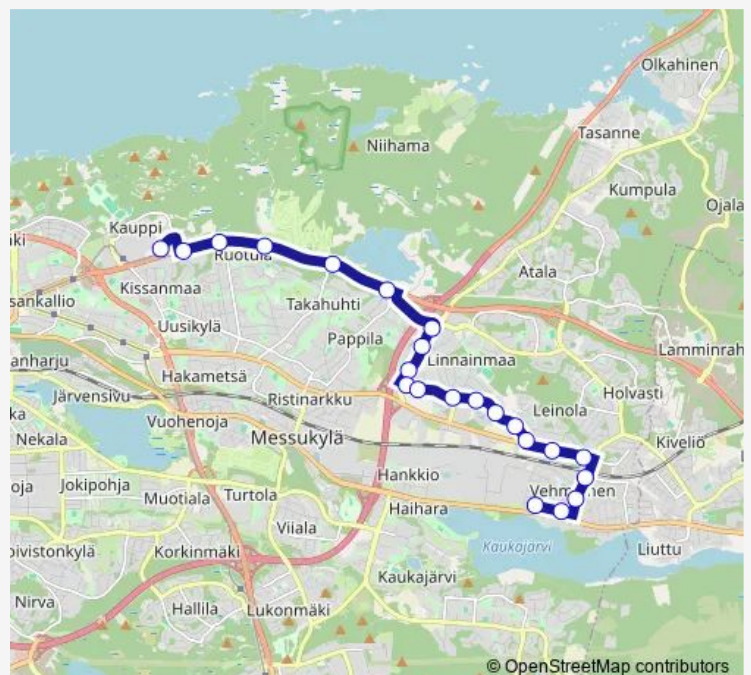

### Route schedule

Kaupin kampus C — Ratikkavarikko A

Monday 05:46-23:31

Tuesday 05:46-23:31

Wednesday 05:46-23:31

Thursday 05:46-23:31

Friday 05:46-23:31

Saturday 06:46-23:01

### Route info

Direction: Kaupin kampus C

Stops: 39

Trip Duration: 0 hour 39 min

17 — Vehmainen - Linnainmaa - Kaupin kampus

Vehmaistenkatu

Kristilla

Haiharansuu