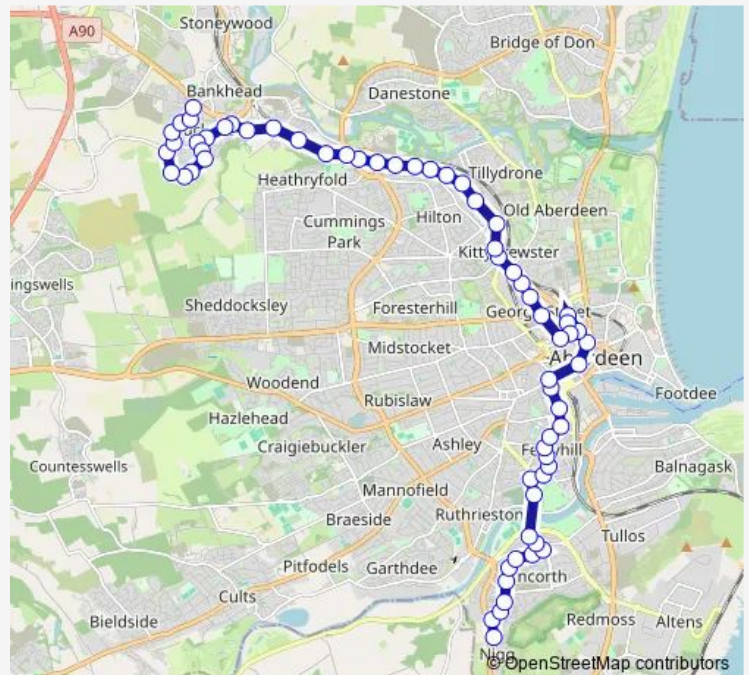

Thursday 05:12-18:57

Friday 05:12-18:57

Saturday 05:20-19:13

Sunday 07:20-18:55

Route info

Direction: Slessor Drive

Stops: 64

Trip Duration: 1 hour 4 min