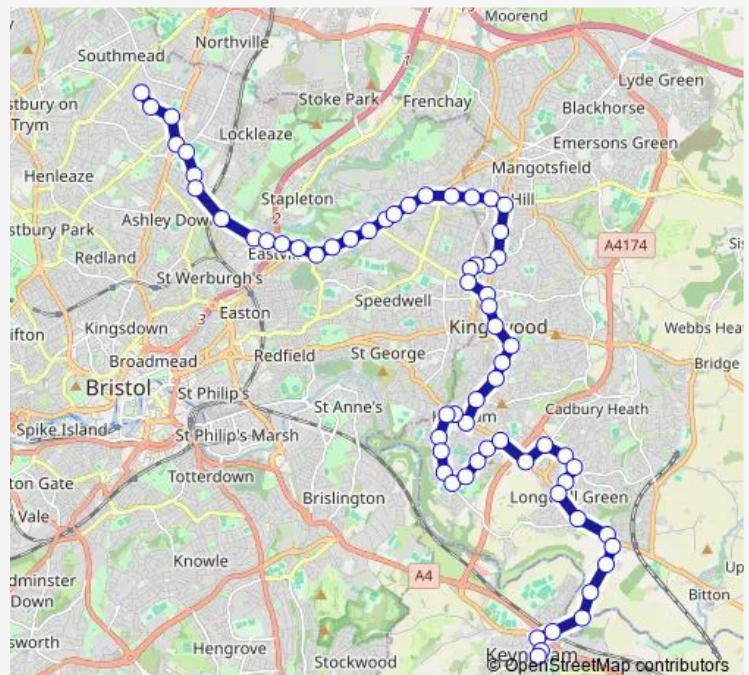

Churchways Avenue

Muller Road Top

Dorian Road

Dorian Way

Southmead Hospital

Dorian Way

Dorian Road

Muller Road Top

Thursday 09:15-16:12

Friday 09:15-16:12

Saturday 09:13-16:09

Sunday —

Route info

Direction: Bus Station

Stops: 47

Trip Duration: 1 hour 12 min

17 — Bristol City Centre - Keynsham

Elmcroft Crescent

Heath Road

Eastgate Centre

Eastville Park

Eastville Park

Royate Hill

Huyton Road