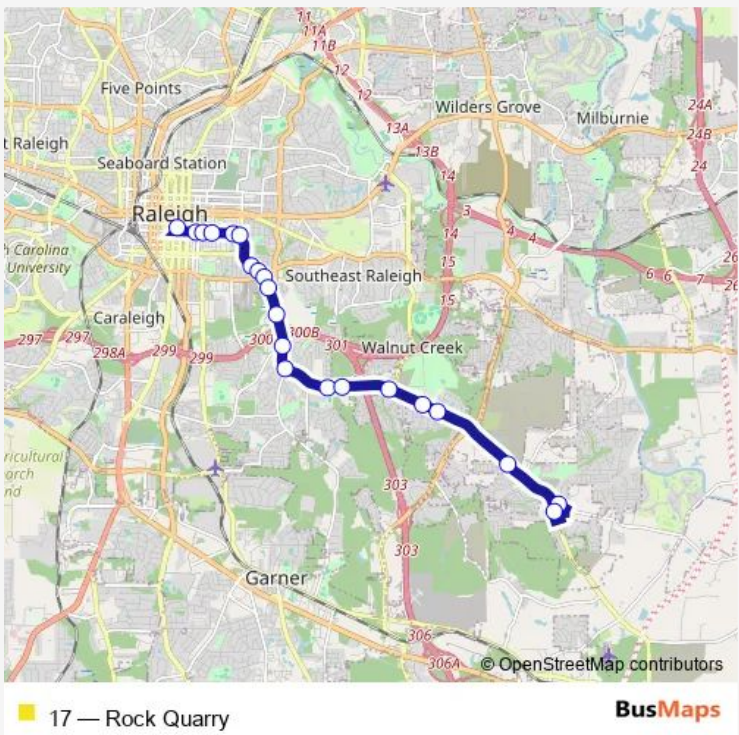

**Bus 17 Rock Quarry**

[Go to website](#)

**Direction**  
 Goraleigh Station — Rock Quarry Rd at Battle Bridge Rd (Shoppes at Battle Bridge)  
 21 stops  
[Open route schedule](#)

- Goraleigh Station
- E Martin at S East St
- E Martin St at Chavis Way
- E Martin St at S Swain St
- E Martin St at S State St
- S Tarboro Rd at E Martin St
- Rock Quarry Rd at Vardaman St
- Rock Quarry Rd at Martin Luther King Jr Blvd
- Rock Quarry Rd at Martin Luther King Jr Memorial Gardens
- Rock Quarry Rd at Raleigh Blvd (Sb)
- Rock Quarry Rd at Southeast Raleigh Ymca
- Rock Quarry Rd at Cross Link Rd
- Rock Quarry Rd at Sanderford Rd
- Rock Quarry Rd at Southeast Raleigh High School
- Rock Quarry Rd at New Birch Dr (Farmington Square)
- Rock Quarry Rd at Sunnybrook Rd (Sb)
- Rock Quarry Rd at Trassacks Dr
- Rock Quarry Rd at Riverbrooke Dr
- Rock Quarry Rd at Interlock Dr (Sb)
- Shoppes at Battle Bridge

**Route schedule**  
 Goraleigh Station — Rock Quarry Rd at Battle Bridge Rd (Shoppes at Battle Bridge)

Monday	06:15-22:15
Tuesday	06:15-22:15
Wednesday	06:15-22:15
Thursday	06:15-22:15
Friday	06:15-22:15
Saturday	06:15-22:15
Sunday	06:15-22:15

**Route info**  
 Direction: Goraleigh Station  
 Stops: 21  
 Trip Duration: 0 hour 36 min

Rock Quarry Rd at Battle Bridge Rd (Shoppes at Battle Bridge)

## Route info

Direction: Rock Quarry Rd at Battle Bridge Rd (Shoppes at Battle Bridge)

Stops: 22

Trip Duration: 0 hour 27 min

17 Bus time schedules and route maps are available in an offline PDF at [busmaps.com](https://busmaps.com). Use the [busmaps.com](https://busmaps.com) website to see live bus times, train schedule or subway schedule, and step-by-step directions for all public transit in Raleigh