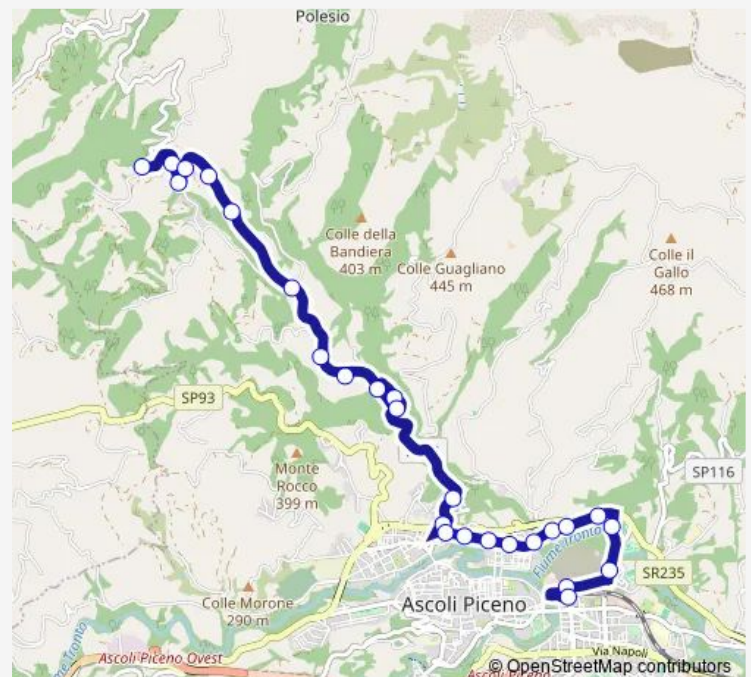

Monday 13:54

Tuesday 13:54

Wednesday 13:54

Thursday 13:54

Friday 13:54

Saturday 13:54

Sunday —

Route info

Direction: Bivio Venapiccola

Stops: 26

Trip Duration: 0 hour 13 min

Ascoli Piceno - VIA Zeppelle-Golden Art

Ascoli Pieno - Casa DI Cura Luciani

Stadio Piazzale

Ascoli Piceno - BAR Rozzi

P.Piemonte - Ex.Carbuoro

Monday 12:43

Tuesday 12:43

Wednesday 12:43

Thursday 12:43

Friday 12:43

Saturday 12:43

Sunday —

Route info

Saturday 14:56

Sunday —

Route info

Direction: Bivio Venapiccola

Stops: 28

Trip Duration: 0 hour 20 min

Ascoli Piceno - BAR Rozzi

P.Piemonte - Ex.Carbuoro