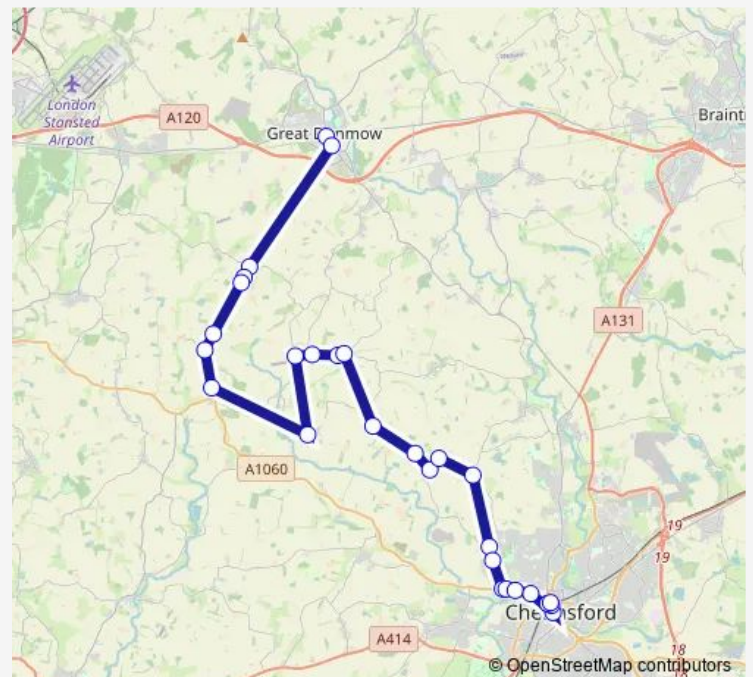

### Route schedule

High Street — Railway Street Car Park

Monday —

Tuesday —

Wednesday —

Thursday —

Friday 09:17

Saturday 09:17

### Route info

Direction: High Street

Stops: 28

Trip Duration: 0 hour 58 min

17 — Chelmsford - Great Dunmow

Highfield Road

Admirals Park

Rose & Crown