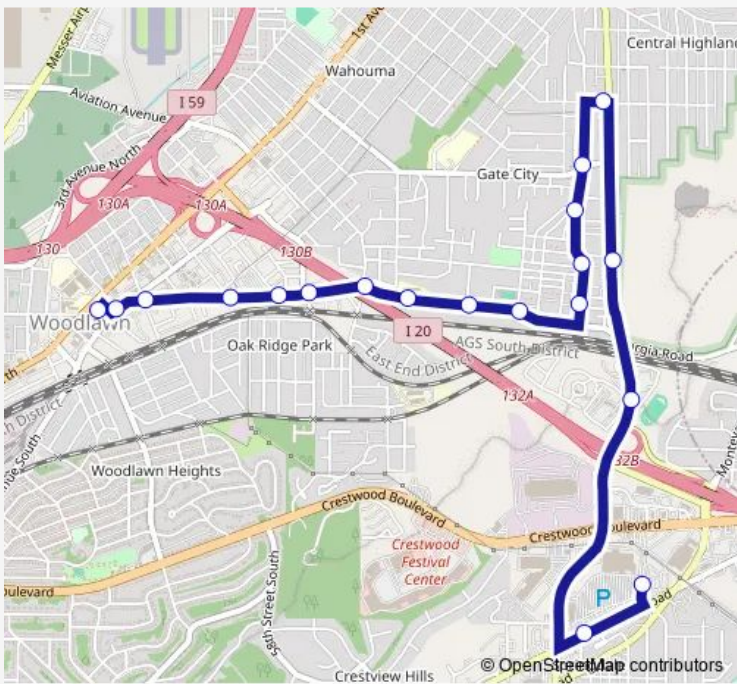

Bus 17 Eastwood Mall

[Go to website](#)

Direction
 Eastwood Walmart — Woodlawn Transit Center
 19 stops
[Open route schedule](#)

- Eastwood Walmart
- Montclair Rd and Oporto Way
- Oporto Madrid Blvd and Sunrise Dr
- Oporto Madrid Blvd and 67th St S
- 73rd St S and Oporto Madrid Blvd (Ib)
- London Ave and Higdon Rd
- Kimberly Ave & Joppa Ave (Ib)
- Kimberly Ave & 67th St S (Ib)
- Kimberly Avenue & Georgia Rd
- Georgia Rd and Interlaken Ave
- Georgia Rd and Glasgow Ave (Ib)
- Georgia Rd and Exeter Ave S
- Georgia Rd and Brussels Ave (Ib)
- Georgia Rd and 64th Pl S (Ib)
- Georgia Rd and 63rd St S (Ib)
- Georgia Rd and 61st St
- Georgia Rd and 59th St S (Ib)
- 1st Ave S and 57th St S
- Woodlawn Transit Center

Route schedule
 Eastwood Walmart — Woodlawn Transit Center

| | |
|-----------|-------------|
| Monday | 05:34-20:34 |
| Tuesday | 05:34-20:34 |
| Wednesday | 05:34-20:34 |
| Thursday | 05:34-20:34 |
| Friday | 05:34-20:34 |
| Saturday | 07:04-19:49 |
| Sunday | — |

Route info
 Direction: Eastwood Walmart
 Stops: 19
 Trip Duration: 0 hour 16 min

17 — Eastwood Mall **BusMaps**

Direction

Woodlawn Transit Center — Eastwood Walmart

23 stops

[Open route schedule](#)

Woodlawn Transit Center

Route info

Direction: Woodlawn Transit Center

Stops: 23

Trip Duration: 0 hour 19 min

17 Bus time schedules and route maps are available in an offline PDF at busmaps.com. Use the busmaps.com website to see live bus times, train schedule or subway schedule, and step-by-step directions for all public transit in Birmingham