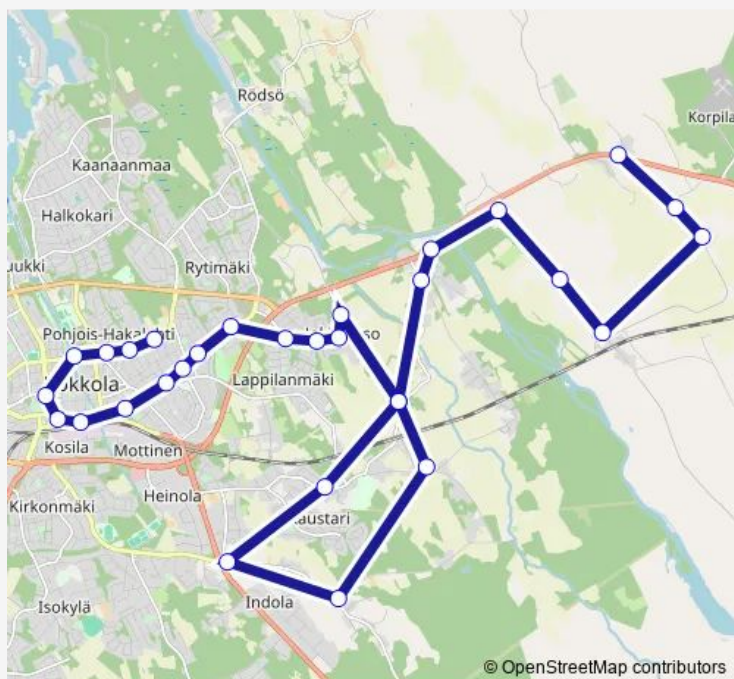

Thursday 07:00-09:00

Friday 07:00-09:00

Saturday —

Sunday —

Route info

Direction: Kaukonkuja

Stops: 29

Trip Duration: 0 hour 50 min