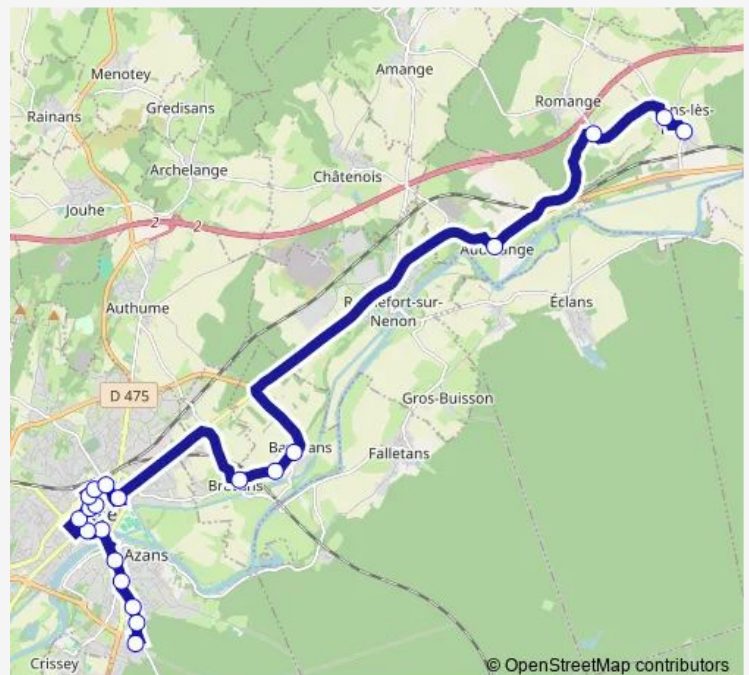

### Route info

Direction: Collège Ledoux

Stops: 21

Trip Duration: 0 hour 56 min

17 — Lavans-Lès-Dole <> Dole