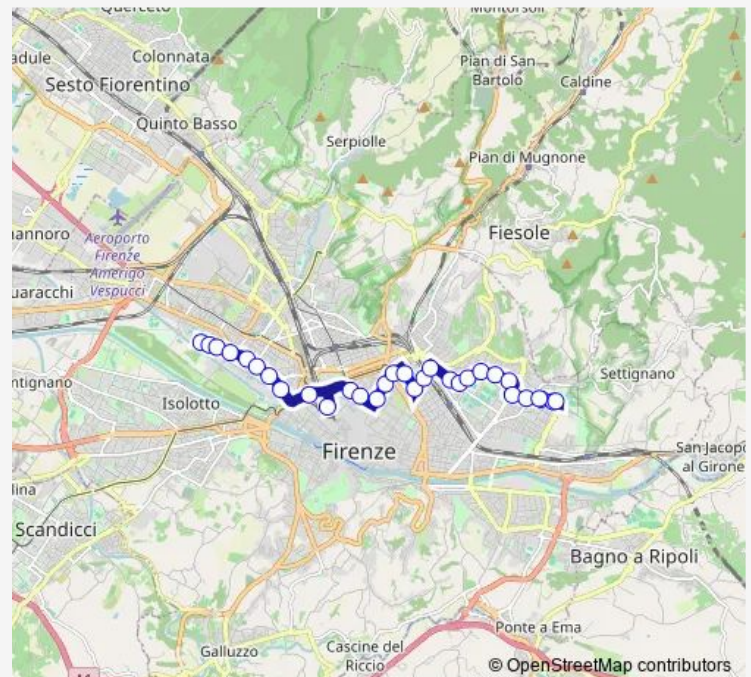

### Route schedule

Boito — Verga Tozzi

Monday 00:20-23:40

Tuesday 00:20-23:40

Wednesday 00:20-23:40

Thursday 00:20-23:40

Friday 00:20-23:40

Saturday 00:20-23:40

### Route info

Direction: Boito

Stops: 31

Trip Duration: 0 hour 42 min

17 — Viale Verga-Via Boito/Cascine

Carneseccchi

San Gervasio

Cento Stelle