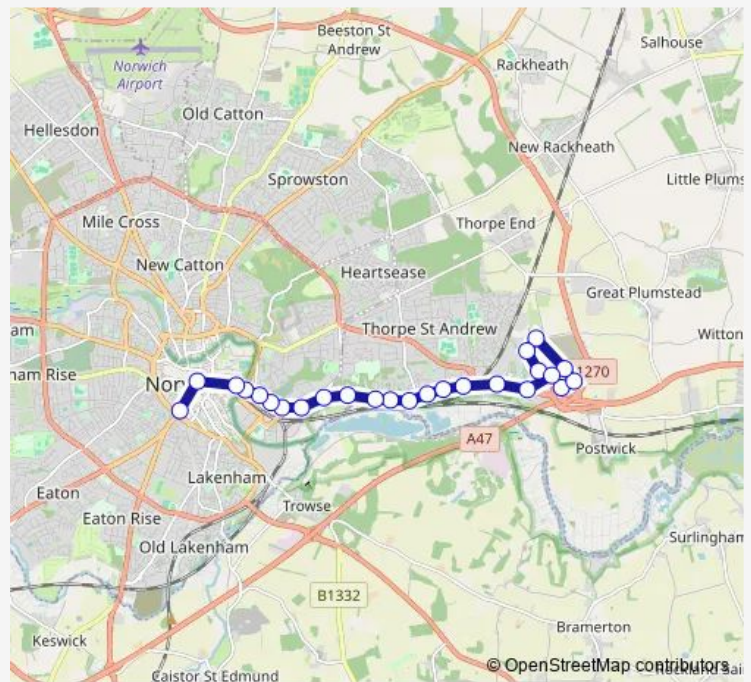

St Andrews Avenue

School Avenue

Barber Place

River Green

Horsewater

Langley School

The Denes

Cremorne Lane

Thursday 07:06-17:40

Friday 07:06-17:40

Saturday 07:13-17:40

Sunday —

Route info

Direction: Police Station

Stops: 25

Trip Duration: 0 hour 32 min

17 — Broadland Gate - Norwich City Centre

Railway Station

Prince of Wales Road

Castle Meadow

St Stephens Street

Direction

St Stephens Street — Marsh Mclennan

24 stops

Marsh Mclennan

Route schedule

St Stephens Street — Marsh Mclennan

Monday 07:46-18:06

Tuesday 07:46-18:06

Wednesday 07:46-18:06

Thursday 07:46-18:06

Friday 07:46-18:06