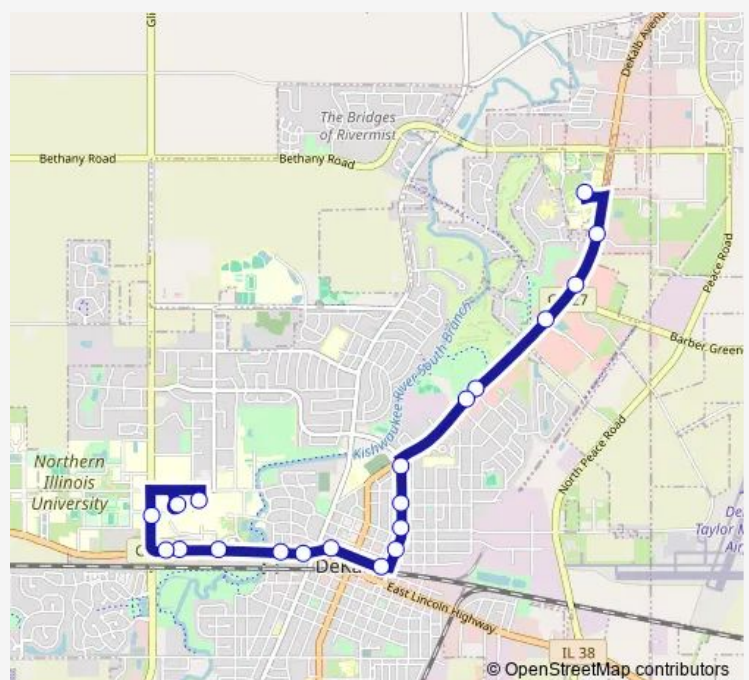

West Lincoln Hwy at Annie Glidden Rd (Potbelly) - WB Stop #594

Annie Glidden Rd. at Stadium Dr (Graham Hall) - NB Stop # 544

Route schedule

Kishwaukee Hosp. - EB Stop #599 — Holmes Student Center (West Side) - Stop #630

Monday 07:31-23:31

Tuesday 07:31-23:31

Wednesday 07:31-23:31

Thursday 07:31-23:31

Friday 07:31-23:31

Saturday 07:31-23:31

Sunday 07:31-23:31

Route info

Direction: Kishwaukee Hosp. - EB Stop #599

Stops: 20

Trip Duration: 0 hour 18 min

University Cir (Dusable) Rt 17 Stop #634

Holmes Student Center (West Side) - Stop #630

Direction

Holmes Student Center (West Side) - Stop #630 — Kishwaukee Hosp. - EB Stop #599

22 stops

[Open route schedule](#)

Holmes Student Center (West Side) - Stop #630

Lucinda Ave. at Wirtz Dr (Health Services) - EB- Stop #451

College Ave at Castle Dr (Still Hall) - WB Stop #452

Castle Dr at Lincoln Ter (Montgomery Hall) - SB Stop #576