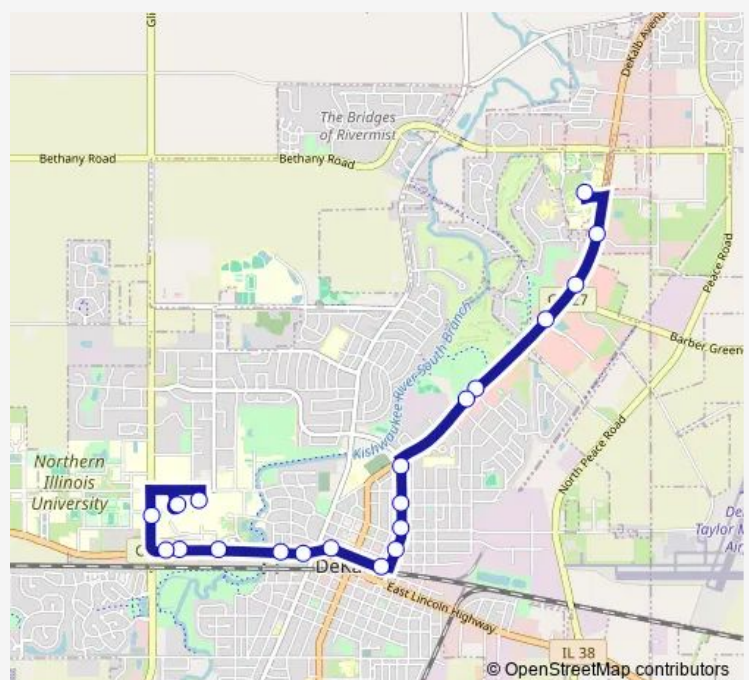

Direction

Kishwaukee Hosp. - EB Stop #599 — Holmes Student Center (West Side) - Stop #630

20 stops

[Open route schedule](#)

- Kishwaukee Hosp. - EB Stop #599
- Sycamore Rd (Rt 23) at Oakland Dr. - SB Stop #563
- Sycamore Rd (Rt 23) at Target (Walkway) - SB Stop #682
- Sycamore Rd (Rt. 23) at Advance Auto Parts - SB Stop #565
- Sycamore RD (Rt 23) at Dresser Rd. - SB Stop #566
- Sycamore Rd (Rt. 23) at Oakwood Ave (Hopkins Park) - SB Stop #633
- North 7th St at Sycamore Rd (Rt 23) - SB Stop #535
- 7th St at Lewis St - SB Stop #470
- 7th St at Pleasant St - SB Stop # 562
- North 7th St at Pine St. - SB Stop #591
- Locust St at 6th St - WB Stop #572
- Locust St at 2nd St - WB Stop #490
- West Lincoln Hwy at Park Ave (Fnbo) - WB Stop #574
- West Lincoln Hwy & Pearl St - WB Stop #598
- West Lincoln Hwy. at Normal Rd (Psych building) - WB Stop #665
- West Lincoln Hwy. at Burger King - WB Stop #454
- West Lincoln Hwy at Annie Glidden Rd (Potbelly) - WB Stop #594
- Annie Glidden Rd. at Stadium Dr (Graham Hall) - NB Stop # 544

Route schedule

Kishwaukee Hosp. - EB Stop #599 — Holmes Student Center (West Side) - Stop #630

| | |
|-----------|-------------|
| Monday | 07:31-23:31 |
| Tuesday | 07:31-23:31 |
| Wednesday | 07:31-23:31 |
| Thursday | 07:31-23:31 |
| Friday | 07:31-23:31 |
| Saturday | 07:31-23:31 |
| Sunday | 07:31-23:31 |

Route info

Direction: Kishwaukee Hosp. - EB Stop #599
 Stops: 20
 Trip Duration: 0 hour 18 min

University Cir (Dusable) Rt 17 Stop #634

Holmes Student Center (West Side) - Stop #630

Direction

Holmes Student Center (West Side) - Stop #630 — Kishwaukee Hosp. - EB Stop #599

22 stops

[Open route schedule](#)

Holmes Student Center (West Side) - Stop #630

Lucinda Ave. at Wirtz Dr (Health Services) - EB- Stop #451

College Ave at Castle Dr (Still Hall) - WB Stop #452

Castle Dr at Lincoln Ter (Montgomery Hall) - SB Stop #576