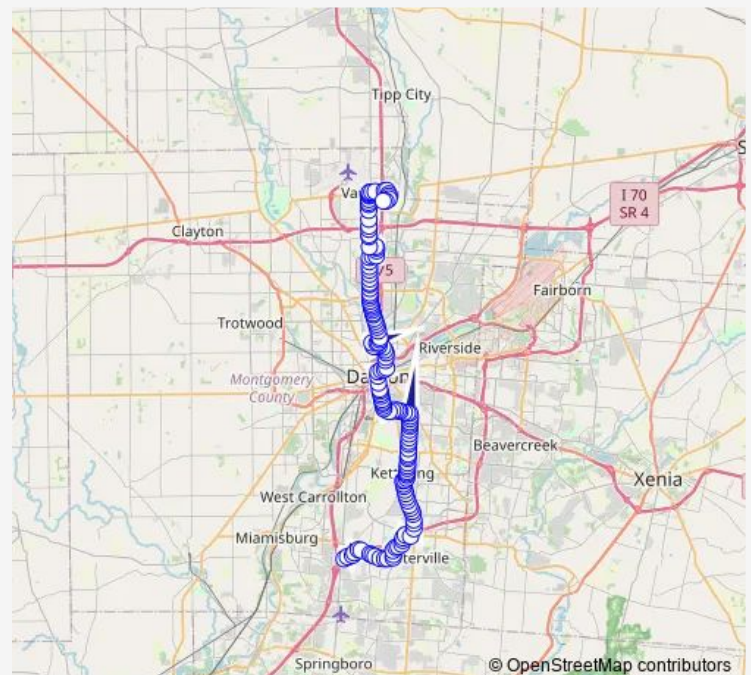

### Route schedule

South Hub — Center @ Brown School

Monday	05:11-00:15 <sup>+1</sup>
Tuesday	05:11-00:15 <sup>+1</sup>
Wednesday	05:11-00:15 <sup>+1</sup>
Thursday	05:11-00:15 <sup>+1</sup>
Friday	05:11-00:15 <sup>+1</sup>
Saturday	05:11-00:15 <sup>+1</sup>
Sunday	05:11-00:15 <sup>+1</sup>

### Route info

Direction: South Hub

Stops: 146

Trip Duration: 1 hour 26 min

17 — Route 17

Alex Bell @ Corporate Way

FAR Hills @ Loop

S.R. 48 @ Fireside