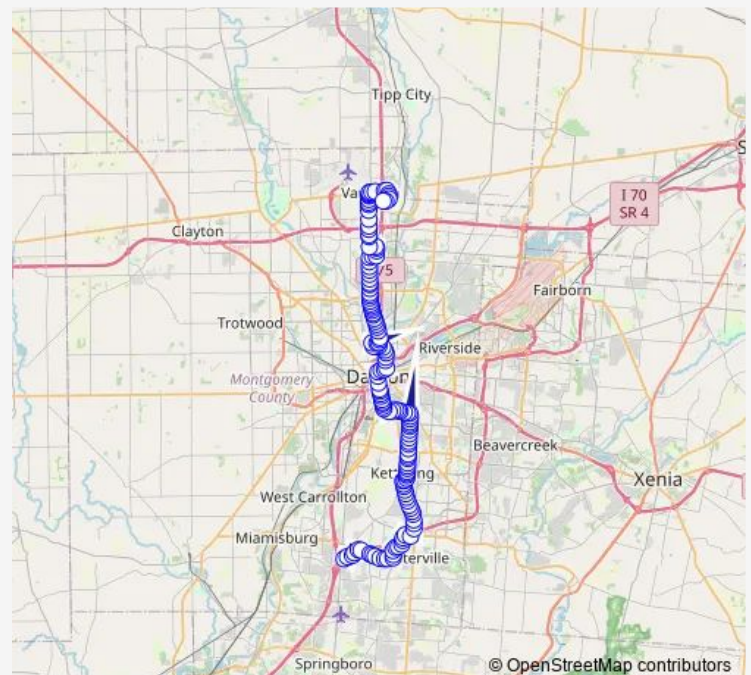

S.R. 725 @ Timberlodge Trail

S.R. 725 @ Paragon

Congress Park @ S.R. 725

Congress Park @ Windsor Park

Congress Park @ Paragon

Paragon @ 7550 Paragon

Paragon @ Taverny

Paragon @ Normandy

Paragon @ Normandy Ridge

Paragon @ Grants

Alex Bell @ Trebor

Route schedule

South Hub — Center @ Brown School

Monday	05:11-00:15 ⁺¹
Tuesday	05:11-00:15 ⁺¹
Wednesday	05:11-00:15 ⁺¹
Thursday	05:11-00:15 ⁺¹
Friday	05:11-00:15 ⁺¹
Saturday	05:11-00:15 ⁺¹
Sunday	05:11-00:15 ⁺¹

Route info

Direction: South Hub

Stops: 146

Trip Duration: 1 hour 26 min

17 — Route 17

Alex Bell @ Corporate Way

FAR Hills @ Loop

S.R. 48 @ Fireside