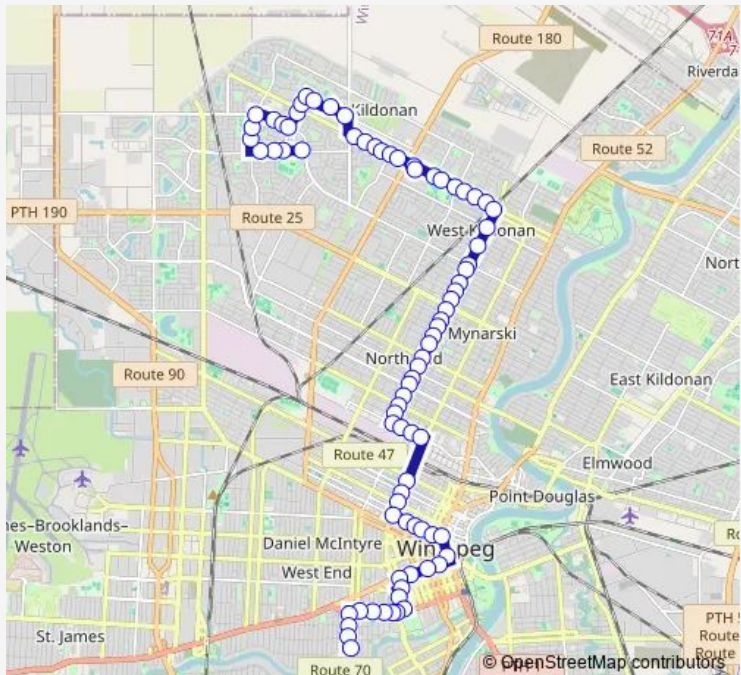

Bus 17 Mcgregor

[Go to website](#)

Direction
 Eastbound Wolseley at Misericordia Health Centre —
 Westbound Adsum at Jefferson

75 stops

[Open route schedule](#)

- Eastbound Wolseley at Misericordia Health Centre
- Northbound Sherbrook at Westminster
- Northbound Sherbrook at Sara
- Northbound Sherbrook at Broadway South
- Eastbound Broadway at Furby
- Eastbound Broadway at Young
- Eastbound Broadway at Balmoral
- Eastbound Broadway at Osborne
- Eastbound Broadway at Osborne East (Legislature)
- Northbound Memorial at Broadway
- Northbound Memorial at York
- Northbound Vaughan at St. Mary
- Northbound Vaughan at Graham (The Bay)
- Eastbound Graham at Edmonton (Rwb)
- Eastbound Graham at Hargrave
- Eastbound Graham at Smith
- Eastbound Graham at Fort (Wpg Square)
- Northbound Fort at Graham North
- Northbound Fort at Portage
- Northbound King at Notre Dame
- Westbound Notre Dame at Hargrave

Route schedule

Eastbound Wolseley at Misericordia Health Centre —
 Westbound Adsum at Jefferson

Monday	05:16-20:28
Tuesday	05:16-20:28
Wednesday	05:16-20:28
Thursday	05:16-20:28
Friday	05:16-20:28
Saturday	06:19-17:18
Sunday	10:34-18:12

Route info

Direction: Eastbound Wolseley at Misericordia Health Centre

Stops: 75

Trip Duration: 0 hour 50 min

Westbound Notre Dame at Dagmar

Westbound Notre Dame at Gertie

Northbound Isabel at Notre Dame

Northbound Isabel at Bannatyne

Northbound Isabel at William

Northbound Isabel at Ross

Northbound Isabel at Logan

Westbound Dufferin at Salter

Westbound Dufferin at Powers

Westbound Dufferin at Andrews

Northbound Mcgregor at Dufferin

Northbound Mcgregor at Flora