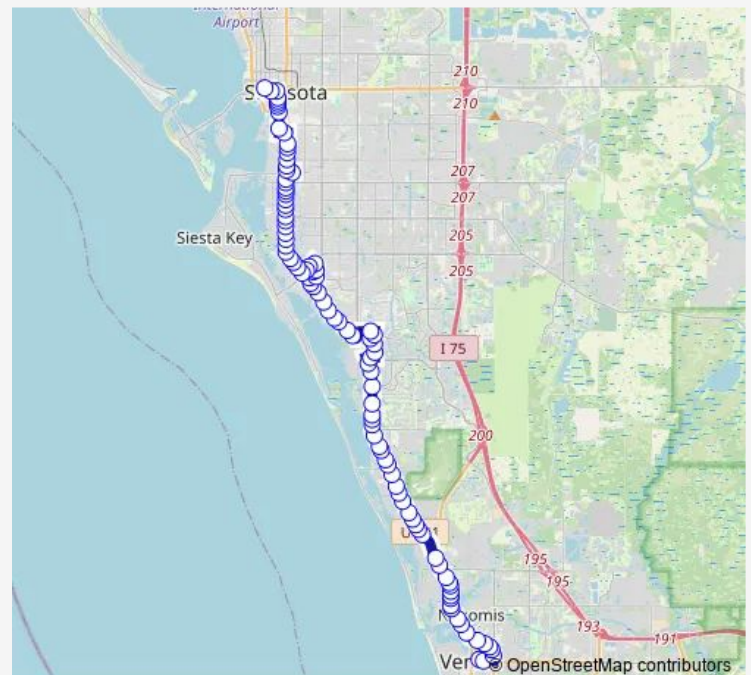

### Direction

Downtown Transfer Station — Venice Train Depot

97 stops

[Open route schedule](#)

Downtown Transfer Station

Main ST @ Adelia AVE Eb

Main ST @ Indian PL Eb

S Osprey AVE @ Osprey Ct

### Route schedule

Downtown Transfer Station — Venice Train Depot

Monday 05:15-22:28

Tuesday 05:15-22:28

Wednesday 05:15-22:28

Thursday 05:15-22:28

Friday 05:15-22:28

Saturday 05:15-22:28

### Route info

Direction: Downtown Transfer Station

Stops: 97

Trip Duration: 1 hour 15 min

17 — Sarasota/US-41/Venice

S Tamiami TRL @ Worrington St

S Tamiami TRL @ N Lake Shore Dr

S Tamiami TRL @ Field Rd