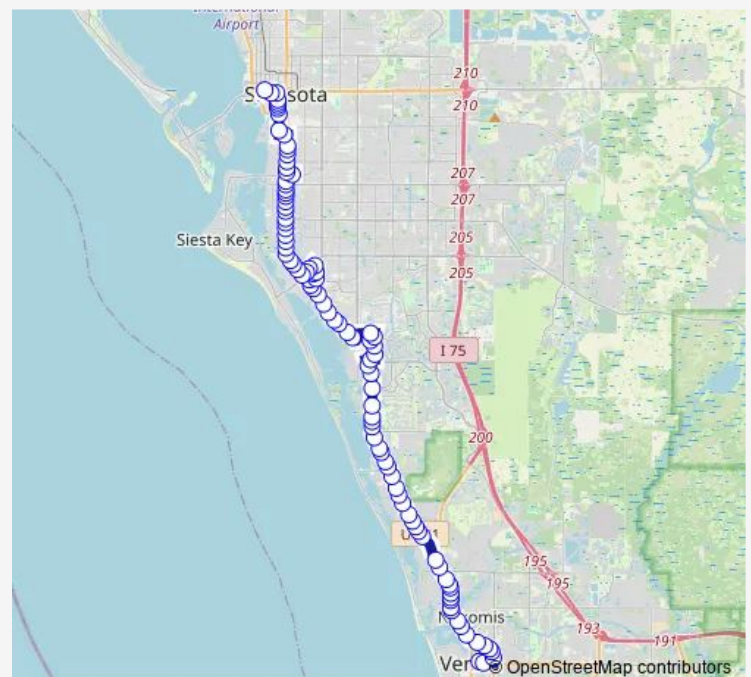

### Direction

Downtown Transfer Station — Venice Train Depot

97 stops

[Open route schedule](#)

Downtown Transfer Station

Main ST @ Adelia AVE Eb

Main ST @ Indian PL Eb

S Osprey AVE @ Osprey Ct

### Route schedule

Downtown Transfer Station — Venice Train Depot

Monday 05:15-22:28

Tuesday 05:15-22:28

Wednesday 05:15-22:28

Thursday 05:15-22:28

Friday 05:15-22:28

Saturday 05:15-22:28

### Route info

Direction: Downtown Transfer Station

Stops: 97

Trip Duration: 1 hour 15 min

17 — Sarasota/US-41/Venice

S Tamiami TRL @ Worrington St

S Tamiami TRL @ N Lake Shore Dr

S Tamiami TRL @ Field Rd