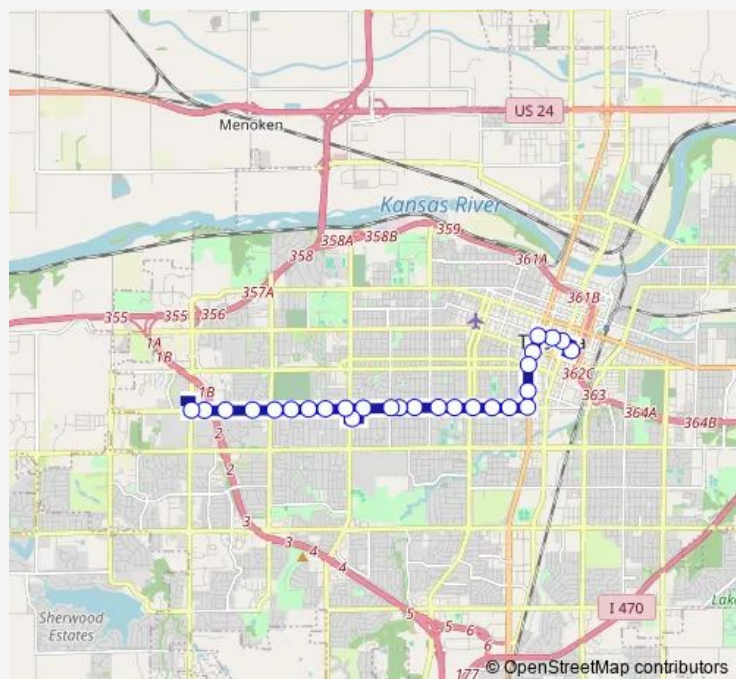

17th @ Gage Wb

17th @ Mcalister Wb

17th @ Hope Wb

Route schedule

Quincy Street Station — 17th @ Wanamaker Wb

Monday —

Tuesday 06:45-17:45

Wednesday —

Thursday —

Friday 06:45-17:45

Saturday —

Sunday —

Route info

Direction: Quincy Street Station

Stops: 27

Trip Duration: 0 hour 19 min

17 — #17 W 17th to Walmart West

17th @ Sims Wb

17th @ Fairlawn Wb

17th @ Belle Wb

17th @ Village Wb

17th @ Westport Wb

17th @ Wanamaker Wb

Direction

Wednesday 06:45-18:15

Thursday 06:45-18:15

Friday 06:45-18:15

Saturday 08:45-17:45

Sunday —

Route info

Direction: Quincy Street Station

Stops: 27