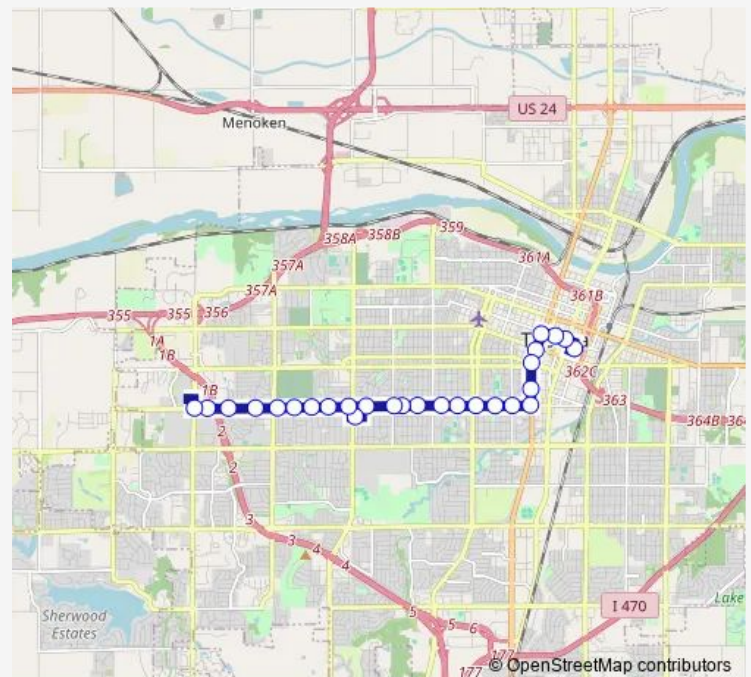

### Route schedule

Quincy Street Station — 17th @ Wanamaker Wb

Monday —

Tuesday 06:45-17:45

Wednesday —

Thursday —

Friday 06:45-17:45

Saturday —

### Route info

Direction: Quincy Street Station

Stops: 27

Trip Duration: 0 hour 19 min

17 — #17 W 17th to Walmart West

17th @ Sims Wb

17th @ Fairlawn Wb

17th @ Belle Wb

17th @ Village Wb

17th @ Westport Wb

17th @ Wanamaker Wb

**Direction**

Quincy Street Station — 17th @ Wanamaker Wb

27 stops

[Open route schedule](#)

Quincy Street Station

## Route info

Direction: Quincy Street Station

Stops: 27

Trip Duration: 0 hour 19 min

17th @ Westport Wb

17th @ Wanamaker Wb

17 Bus time schedules and route maps are available in an offline PDF at [busmaps.com](https://busmaps.com). Use the [busmaps.com](https://busmaps.com) website to see live bus times, train schedule or subway schedule, and step-by-step directions for all public transit in Topeka