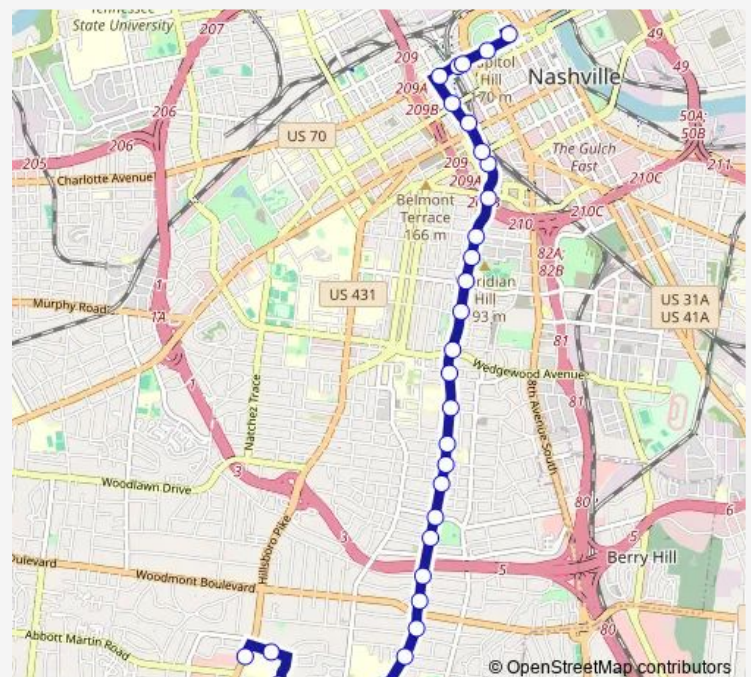

12th AVE S & West Grove AVE Nb

12th AVE S & Wedgewood AVE Nb

12th AVE S & Horton AVE Nb

12th AVE S & Edgehill AVE Nb

12th AVE S & Archer St

Route schedule

Hillsboro Transit Center — Central 5TH AVE - BAY 2

Monday 05:10-22:45

Tuesday 05:10-22:45

Wednesday 05:10-22:45

Thursday 05:10-22:45

Friday 05:10-22:45

Saturday 04:41-22:46

Sunday 05:43-22:42

Route info

Direction: Hillsboro Transit Center

Stops: 31

Trip Duration: 0 hour 26 min

17 — 12th Avenue South

12th AVE S & South ST Nb

12th AVE S & Division ST Nb

11th AVE & Laurel ST Nb

11th AVE & Demonbreun Nb

11th AVE & Porter ST Nb

11th AVE & Church ST Nb

11th AVE / N Gulch Station Inbound

Martin Luther King JR & 10th AVE N Eb

DR Martin Luther King JR Blvd & 7TH AVE N Eb

Central 5TH AVE - BAY 2

Direction

Central 5TH AVE - BAY 11 — Hillsboro Transit Center