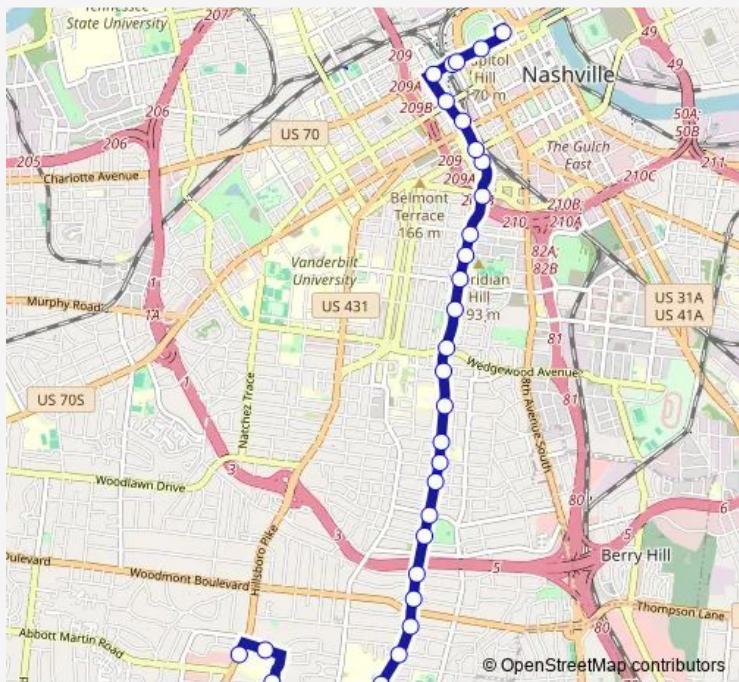

Bus 17 12th Avenue South

[Go to website](#)

Direction
Hillsboro Transit Center — Central 5TH AVE - BAY 2
32 stops
[Open route schedule](#)

- Hillsboro Transit Center
- Glen Echo RD & Benham AVE Eb
- Hillmont DR & Richard Jones Rd
- Shackleford RD & Oriole PL Eb
- Shackleford RD & Belmont Blvd Eb
- Grannywhite Pike & Maplehurst AVE N
- Granny White Pike & Grandview DR Nb
- Granny White Pike & Draughon AVE Nb
- Granny White Pike & Noelton AVE Nb
- Granny White Pike & Battlefield DR Nb
- Granny White Pike & Ferguson AVE Nb
- Granny White Pike & Kirkwood AVE Nb
- 12th AVE S & Sweetbriar AVE Nb
- 12th AVE S & Caruthers AVE Nb
- 12th AVE S & Linden AVE Nb
- 12th AVE S & Douglas AVE Nb
- 12th AVE S & West Grove AVE Nb
- 12th AVE S & Wedgewood AVE Nb
- 12th AVE S & Horton AVE Nb
- 12th AVE S & Edgehill AVE Nb
- 12th AVE S & Archer St

Route schedule
Hillsboro Transit Center — Central 5TH AVE - BAY 2

Monday	05:10-22:45
Tuesday	05:10-22:45
Wednesday	05:10-22:45
Thursday	05:10-22:45
Friday	05:10-22:45
Saturday	04:41-22:46
Sunday	05:43-22:42

Route info
Direction: Hillsboro Transit Center
Stops: 32
Trip Duration: 0 hour 29 min

17 — 12th Avenue South BusMaps

12th AVE S & South ST Nb

12th AVE S & Division ST Nb

11th AVE & Laurel ST Nb

11th AVE & Demonbreun Nb

Sunday 06:15-23:15

Route info

Direction: Central 5TH AVE - BAY 11

Stops: 29

Trip Duration: 0 hour 30 min

Shackleford RD & Lone OAK RD Wb

Richard Jones & Lone OAK RD Wb

Richard Jones RD & Hillsboro Pike W