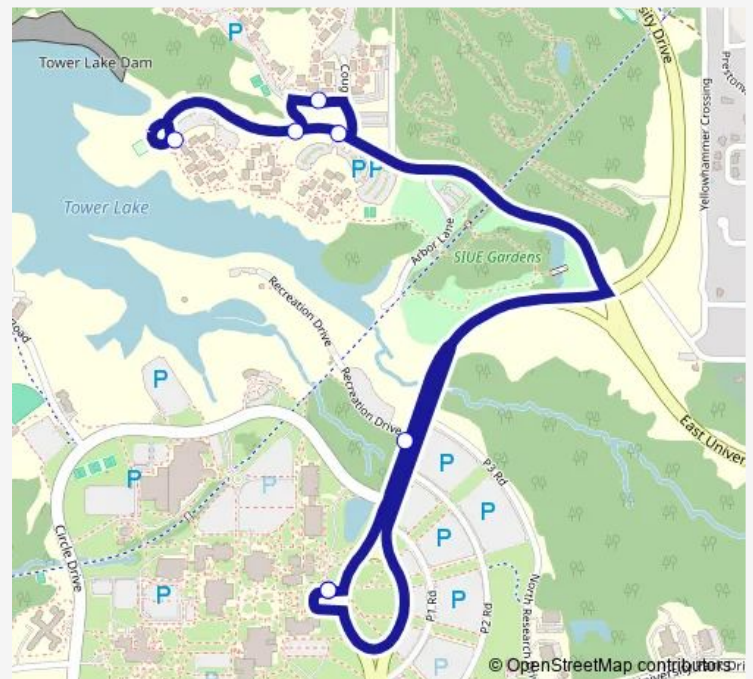

Bus 17 Cougar Shuttle

[Go to website](#)

Direction

Siue Peck Hall — Siue Peck Hall

7 stops

[Open route schedule](#)

Siue Peck Hall

Building 519 & Cougar Lake Rd

Cougar Lake Rd & Lot 4f

Cougar Lake Rd & 400 N / E

Cougar Lake Rd & Lot 4B N / E

N University Dr & Recreation Dr S / W

Siue Peck Hall

Route schedule

Siue Peck Hall — Siue Peck Hall

Monday 06:32-23:36

Tuesday 06:32-23:36

Wednesday 06:32-23:36

Thursday 06:32-23:36

Friday 06:32-23:36

Saturday 07:32-23:37

Sunday 07:32-19:32

Route info

Direction: Siue Peck Hall

Stops: 7

Trip Duration: 0 hour 13 min

17 — Cougar Shuttle

17 Bus time schedules and route maps are available in an offline PDF at busmaps.com. Use the busmaps.com website to see live bus times, train schedule or subway schedule, and step-by-step directions for all public transit in Edwardsville