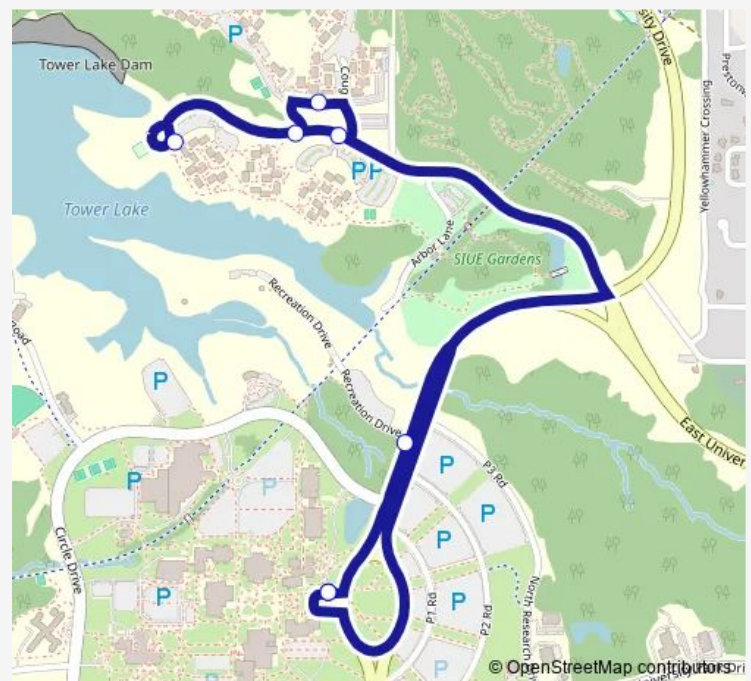

Bus 17 Cougar Shuttle

[Go to website](#)

Direction

Siue Peck Hall — Siue Peck Hall

7 stops

[Open route schedule](#)

Siue Peck Hall

Building 519 & Cougar Lake Rd

Cougar Lake Rd & Lot 4f

Cougar Lake Rd & 400 N / E

Cougar Lake Rd & Lot 4B N / E

N University Dr & Recreation Dr S / W

Siue Peck Hall

Route schedule

Siue Peck Hall — Siue Peck Hall

Monday	06:32-23:36
Tuesday	06:32-23:36
Wednesday	06:32-23:36
Thursday	06:32-23:36
Friday	06:32-23:36
Saturday	07:32-23:37
Sunday	07:32-19:32

Route info

Direction: Siue Peck Hall

Stops: 7

Trip Duration: 0 hour 13 min

17 — Cougar Shuttle

17 Bus time schedules and route maps are available in an offline PDF at busmaps.com. Use the busmaps.com website to see live bus times, train schedule or subway schedule, and step-by-step directions for all public transit in Edwardsville