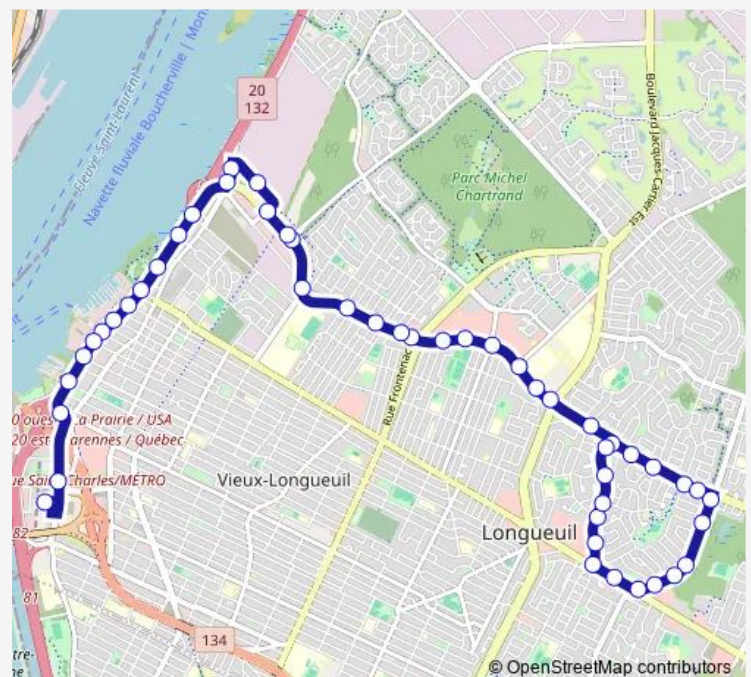

Saturday 05:42-01:42⁺¹

Sunday 05:42-01:42⁺¹

Route info

Direction: Roland-Therrien / Des Ormeaux

Stops: 49

Trip Duration: 0 hour 33 min

Roland-Therrien / ch. Du Tremblay

Roland-Therrien / Antoinette-Robidoux

06:19-01:19⁺¹

Sunday

06:19-01:19⁺¹

Route info

Direction: Terminus Longueuil

Stops: 27

Trip Duration: 0 hour 23 min

Roland-Therrien / Toulouse