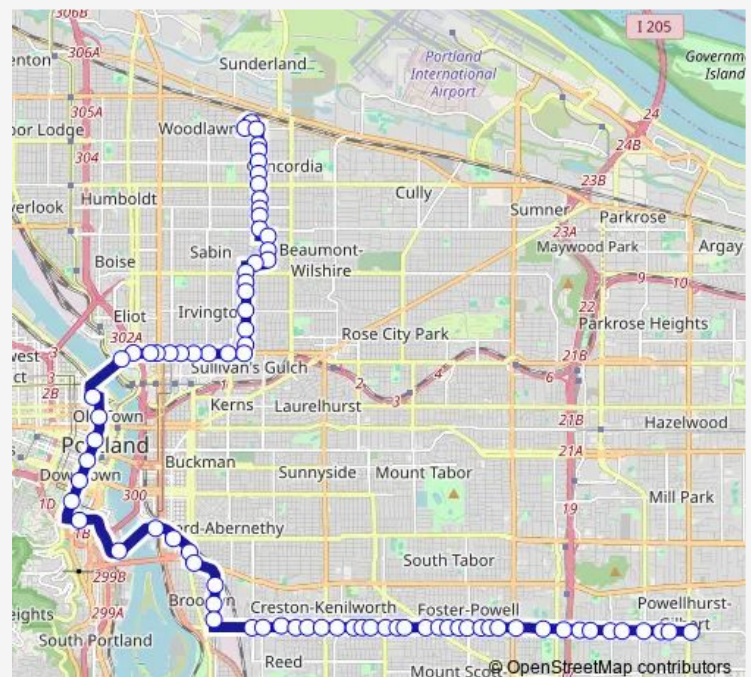

Bus 17 Holgate/Broadway

[Go to website](#)

Direction

SE Holgate & 122nd — 2500 Block NE Saratoga

96 stops

[Open route schedule](#)

- SE Holgate & 122nd
- SE Holgate & 125th
- SE Holgate & 128th
- SE Holgate & 130th
- SE Holgate & 134th Dr
- SE Holgate & 136th
- SE 136th & Mitchell
- SE Harold & 136th
- SE Harold & 133rd
- 12900 Block SE Harold
- SE Harold & 128th
- 12400 Block SE Harold
- SE 122nd & Raymond
- SE 122nd & Schiller
- SE Holgate & 122nd
- SE Holgate & 117th
- SE Holgate & 115th
- SE Holgate & 112th
- SE Holgate & 108th Pl
- SE Holgate & 103rd
- SE Holgate & 101st

Route schedule

SE Holgate & 122nd — 2500 Block NE Saratoga

| | |
|-----------|---------------------------|
| Monday | 04:38-00:32 ⁺¹ |
| Tuesday | 04:39-00:32 ⁺¹ |
| Wednesday | 04:39-00:32 ⁺¹ |
| Thursday | 04:39-00:32 ⁺¹ |
| Friday | 04:39-00:32 ⁺¹ |
| Saturday | 04:38-00:32 ⁺¹ |
| Sunday | 04:38-00:32 ⁺¹ |

Route info

Direction: SE Holgate & 122nd

Stops: 96

Trip Duration: 1 hour 19 min

17 — Holgate/Broadway

SE Holgate & 97th

SE Holgate & SE Holgate Blvd MAX Str

SE Holgate & 88th