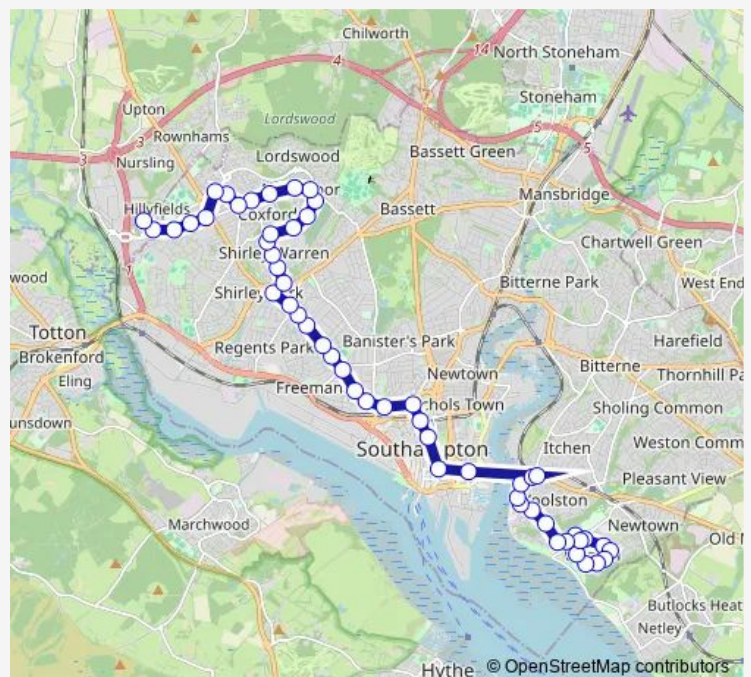

Bus 17 Weston - Southampton - Shirley - General Hospital - Lordshill - Adanac Park

[Go to website](#)

Direction

Adanac Park — International Way

58 stops

[Open route schedule](#)

Adanac Park

Adanac Health Campus

Thursday 04:42-23:55

Friday 04:42-23:55

Saturday 04:42-23:55

Sunday 04:42-23:55

Route info

Direction: Adanac Park

Stops: 58

Trip Duration: 1 hour 7 min

17 — Weston - Southampton - Shirley - General Hospital - Lordshill - Adanac Park **BusMaps**

Warren Crescent

Grange Road

Shirley Precinct

Church Street

LIDL

Mcdonalds

Grove Road

Thursday 00:15-23:45

Friday 00:15-23:45

Saturday 00:15-23:45

Sunday 00:15-23:45

Route info

Direction: Barnfield Road

Stops: 55

Trip Duration: 1 hour 3 min