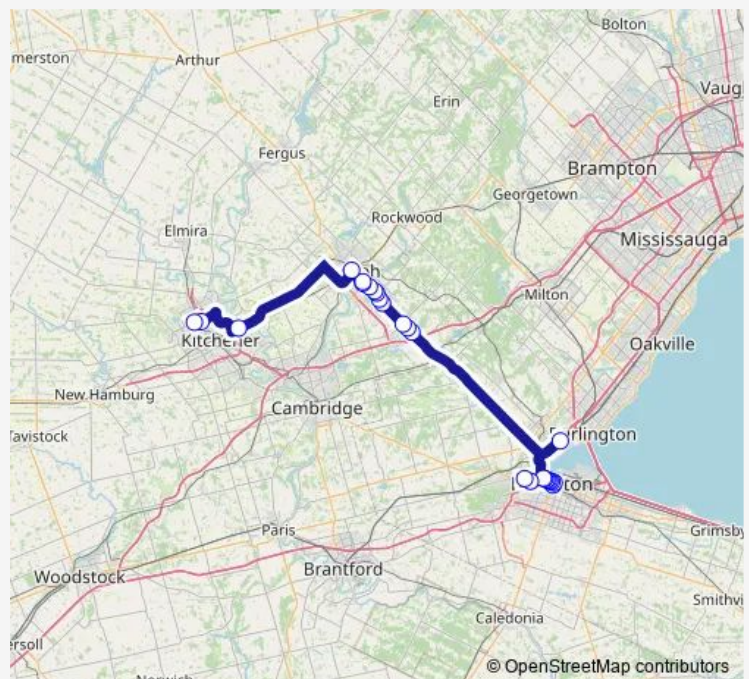

Gordon St. @ Edinburgh Rd. S.

Gordon St. @ Kortright Rd. E.

Gordon St. @ Stone Rd.

University of Guelph

Route schedule

Hamilton GO Centre Bus — University of Waterloo Terminal

Monday 06:00-20:55

Tuesday 06:00-20:55

Trip Duration: 2 hour 30 min

17 — Waterloo / Hamilton

Guelph Central GO Bus

Victoria St. N. @ Frederick St.

Wilfrid Laurier University

University of Waterloo Terminal

Direction

University of Waterloo Terminal — Hamilton GO Centre Bus

27 stops

[Open route schedule](#)

University of Waterloo Terminal

Wilfrid Laurier University

Victoria St. N. @ Frederick St.

Guelph Central GO Bus

University of Guelph

Gordon St. @ Stone Rd.

Friday 05:05-20:05

Saturday —

Sunday —

Route info

Direction: University of Waterloo Terminal

Stops: 27

Trip Duration: 2 hour 25 min

Main St. W. @ Caroline St. S.