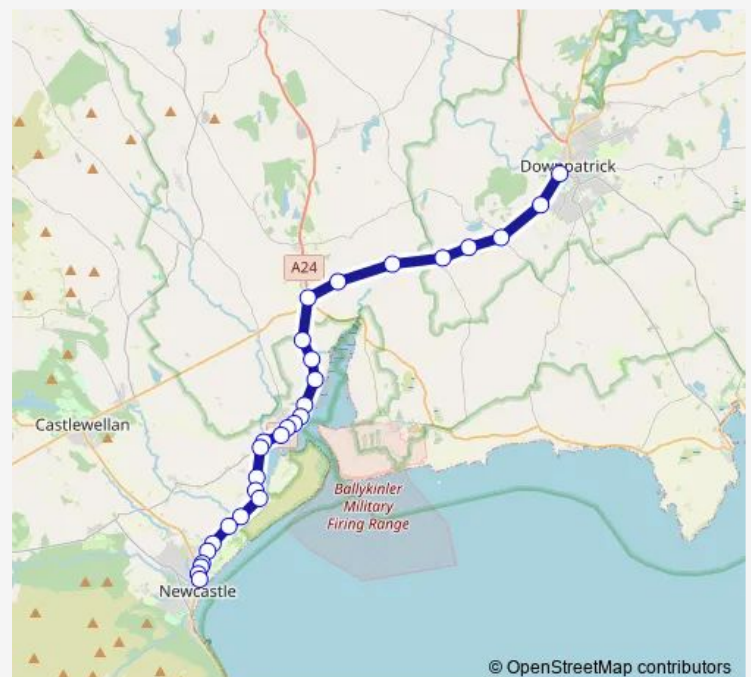

Thursday 08:20-17:00

Friday 08:20-17:00

Saturday —

Sunday —

Route info

Direction: Downpatrick Bus Station

Stops: 29

Trip Duration: 0 hour 30 min

© OpenStreetMap contributors

Mourneview Caravan Park

Murlough Caravan Park

Corrigs Avenue

Golf Links

Newcastle Barbican

Merrion Avenue

Newcastle Roundabout

Thursday 07:50

Friday 07:50

Saturday —

Sunday —

Route info

Direction: Newcastle Bus Station

Stops: 22

Trip Duration: 0 hour 30 min