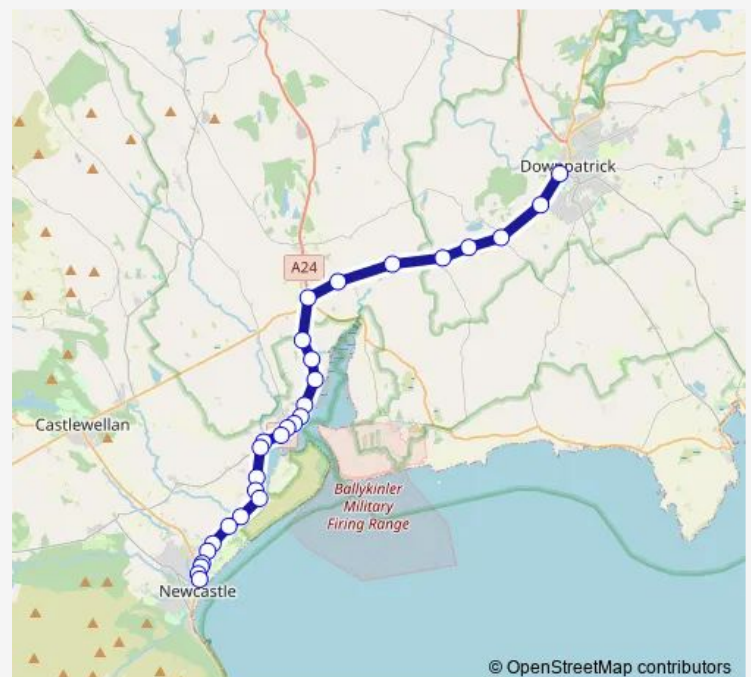

Thursday 08:20-17:00

Friday 08:20-17:00

Saturday —

Sunday —

Route info

Direction: Downpatrick Bus Station

Stops: 29

Trip Duration: 0 hour 30 min

© OpenStreetMap contributors

Mourneview Caravan Park

Murlough Caravan Park

Corrigs Avenue

Golf Links

Newcastle Barbican

Merrion Avenue

Newcastle Roundabout