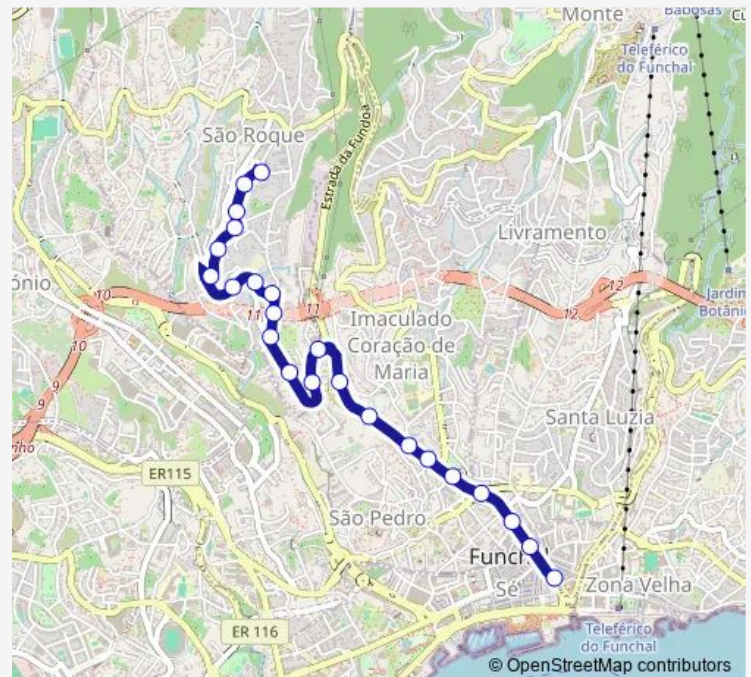

Thursday 07:45-22:20

Friday 07:45-22:20

Saturday 08:15-22:20

Sunday 08:15-22:20

Route info

Direction: Casa STO António (9b)

Stops: 23

Trip Duration: 0 hour 15 min

undefined — undefined

Monday	18:30
Tuesday	18:30
Wednesday	18:30
Thursday	18:30
Friday	18:30
Saturday	—
Sunday	—

Route info

Direction:

Stops: 0

Trip Duration: — min

Direction

Casa STO António (9b) — Chão Carlinhos (594)

Thursday 19:10-23:25

Friday 19:10-23:25

Saturday 23:25

Sunday 23:25

Route info

Direction: Casa STO António (9b)

Stops: 27

Trip Duration: 0 hour 20 min