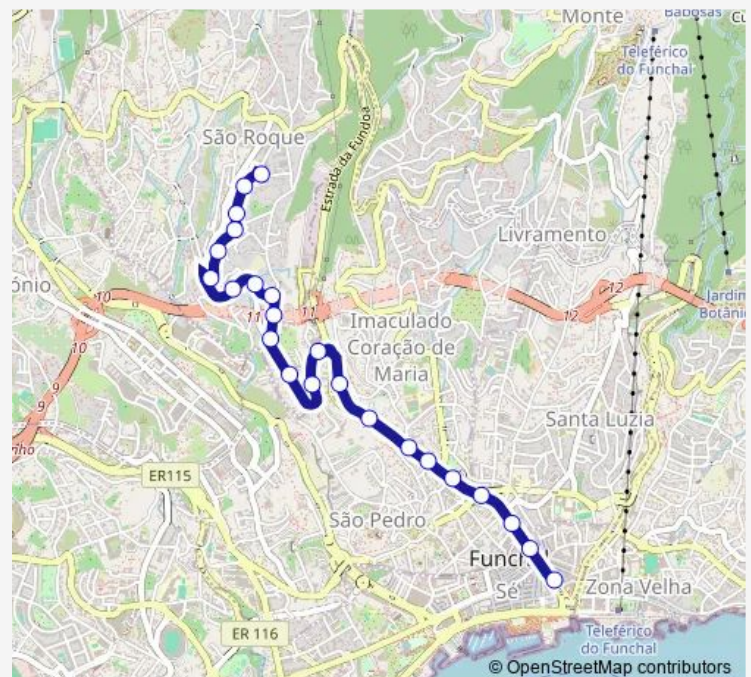

Thursday 07:45-22:20

Friday 07:45-22:20

Saturday 08:15-22:20

Sunday 08:15-22:20

Route info

Direction: Casa STO António (9b)

Stops: 23

Trip Duration: 0 hour 15 min

Route schedule

undefined — undefined

Monday	18:30
Tuesday	18:30
Wednesday	18:30
Thursday	18:30
Friday	18:30
Saturday	—
Sunday	—

Route info

Direction:

Stops: 0

Trip Duration: — min

Direction

Wednesday 19:10-23:25

Thursday 19:10-23:25

Friday 19:10-23:25

Saturday 23:25

Sunday 23:25

Route info

Direction: Casa STO António (9b)

Stops: 27