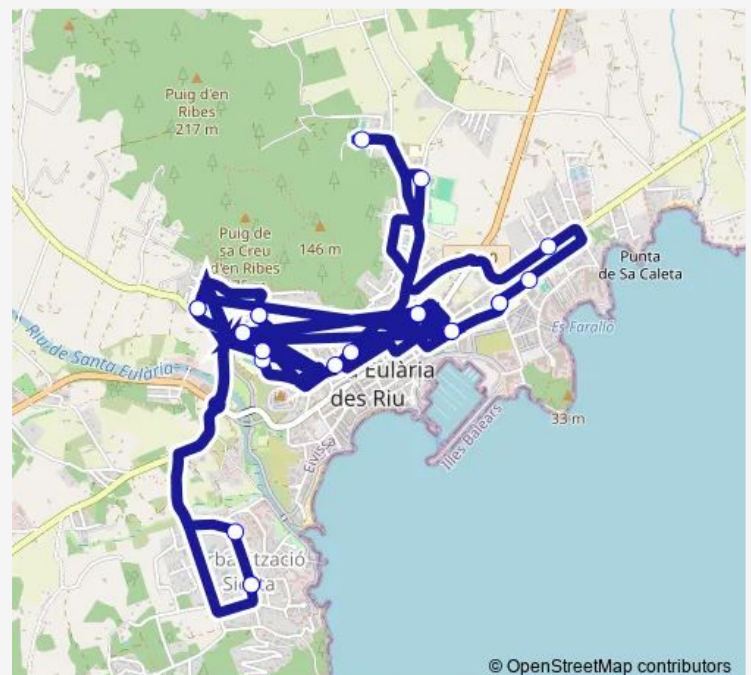

Monday 07:20-19:30

Tuesday 07:20-19:30

Wednesday 07:20-19:30

Thursday 07:20-19:30

Friday 07:20-19:30

Saturday —

Sunday —

Route info

Direction: C. de les Margalides (6067)

Stops: 22

Trip Duration: 1 hour 0 min

Escoleta Blancanieves (6069)

C. de les Margalides (6067)

17 Bus time schedules and route maps are available in an offline PDF at busmaps.com. Use the busmaps.com website to see live bus times, train schedule or subway schedule, and step-by-step directions for all public transit in Santa Eularia des Riu