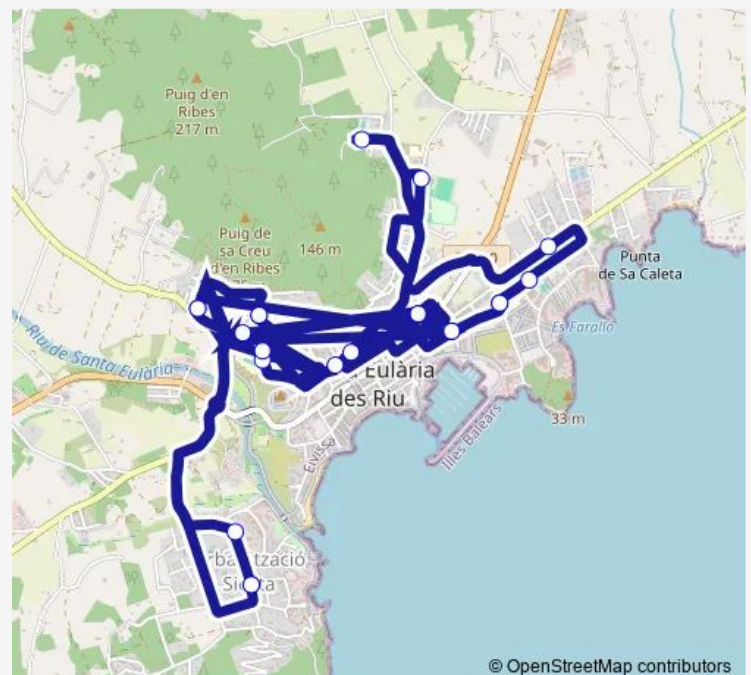

## Route schedule

C. de les Margalides (6067) — C. de les Margalides (6067)

Monday 07:20-19:30

Tuesday 07:20-19:30

Wednesday 07:20-19:30

Thursday 07:20-19:30

Friday 07:20-19:30

Saturday —

## Route info

Direction: C. de les Margalides (6067)

Stops: 22

Trip Duration: 0 hour 56 min

© OpenStreetMap contributors

Escoleta Blacanieves (6069)

C. de les Margalides (6067)

17 Bus time schedules and route maps are available in an offline PDF at [busmaps.com](https://busmaps.com). Use the [busmaps.com](https://busmaps.com) website to see live bus times, train schedule or subway schedule, and step-by-step directions for all public transit in Santa Eularia des Riu