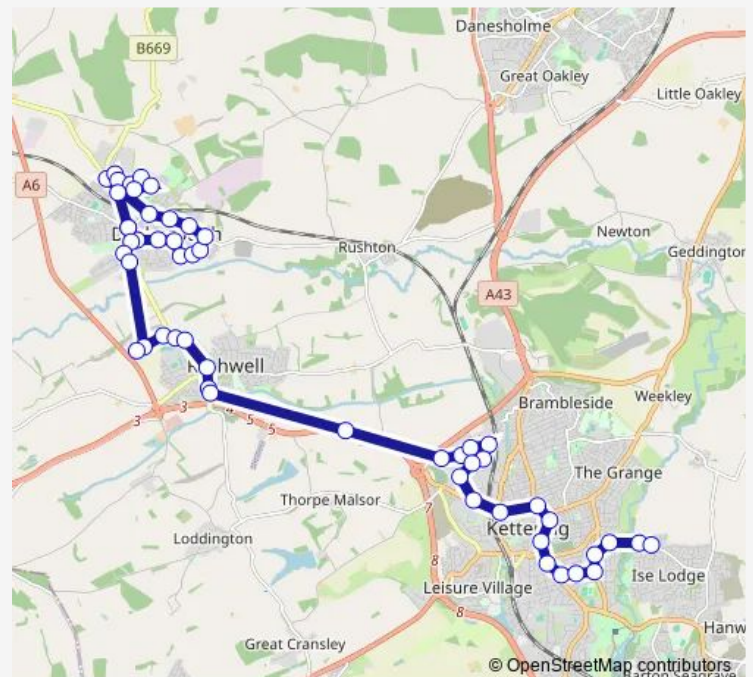

Linden Avenue

Sunley Court

St Mary's Hospital

Route schedule

Churchill Way — Station Road

Monday 05:26-19:06

Tuesday 05:26-19:06

Wednesday 05:26-19:06

Thursday 05:26-19:06

Friday 05:26-19:06

Saturday 05:26-19:06

Sunday —

Route info

Direction: Churchill Way

Stops: 42

Trip Duration: 0 hour 49 min

17 — Ise Lodge - Desborough

Bus Interchange

Newland Centre

Railway View

Hospital

Baron Avenue

Enterprise Close

Linnell Way

Medical Centre

Fallow Road

Fallow Road

Fallow Road

Brooke Close

Station Road

Direction

Station Road — Churchill Way