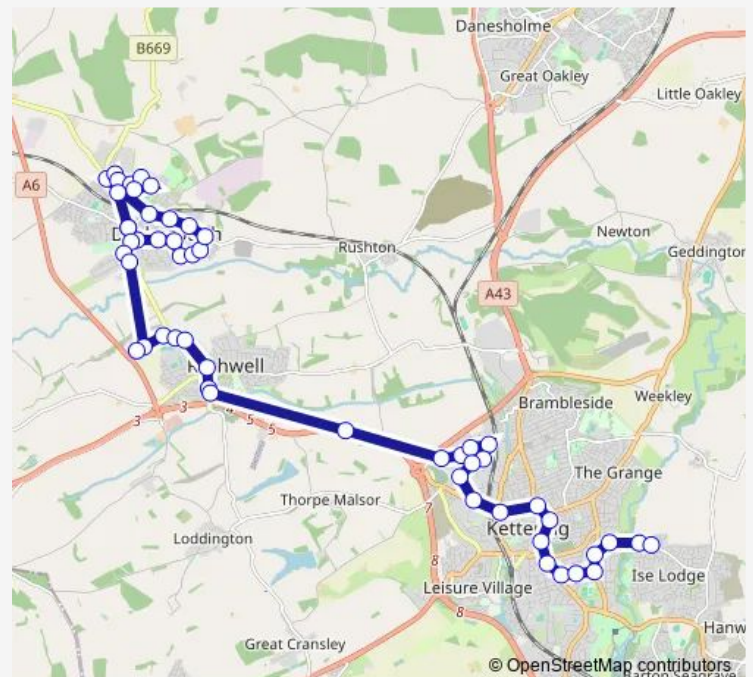

### Route schedule

Churchill Way — Station Road

Monday 05:26-19:06

Tuesday 05:26-19:06

Wednesday 05:26-19:06

Thursday 05:26-19:06

Friday 05:26-19:06

Saturday 05:26-19:06

### Route info

Direction: Churchill Way

Stops: 42

Trip Duration: 0 hour 49 min

17 — Ise Lodge - Desborough

Bus Interchange

Newland Centre

Railway View

Brooke Close

Station Road

**Direction**

Churchill Way — Station Road

37 stops

[Open route schedule](#)

Churchill Way

St David's Close