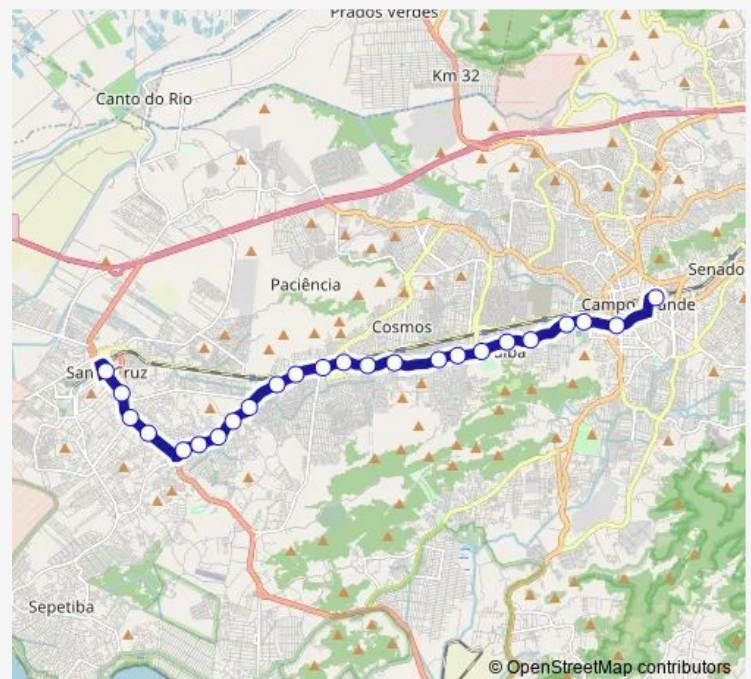

Ana Gonzaga

São Jorge

Pina Rangel

Route schedule

Santa Cruz — Campo Grande

Monday 00:00

Tuesday 00:00

Wednesday 00:00

Thursday 00:00

Friday 00:00

Saturday 00:00

Sunday 00:00

Route info

Direction: Santa Cruz

Stops: 24

Trip Duration: 0 hour 51 min

Route info

Direction: Campo Grande

Stops: 23

Trip Duration: 0 hour 42 min

17 Express Bus Service time schedules and route maps are available in an offline PDF at busmaps.com. Use the busmaps.com website to see live bus times, train schedule or subway schedule, and step-by-step directions for all public transit in Nova Iguacu