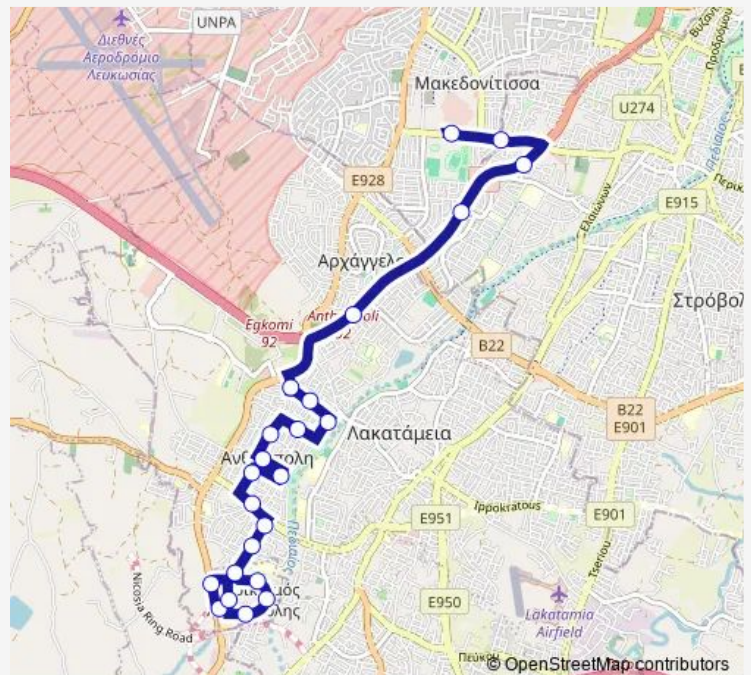

Tuesday 05:30-21:30

Wednesday 05:30-21:30

Thursday 05:30-21:30

Friday 05:30-21:30

Saturday 05:30-21:30

Sunday 06:30-21:30

Route info

Direction: Ave. Eleftherias - Dimokratias

Stops: 22

Trip Duration: 0 hour 22 min

Apolloneio Hospital 1

Tassos Papadopoulos-Eleftheria

Direction

Makario Stadium Bus Station — Ave. Eleftherias - Dimokratias

23 stops

[Open route schedule](#)