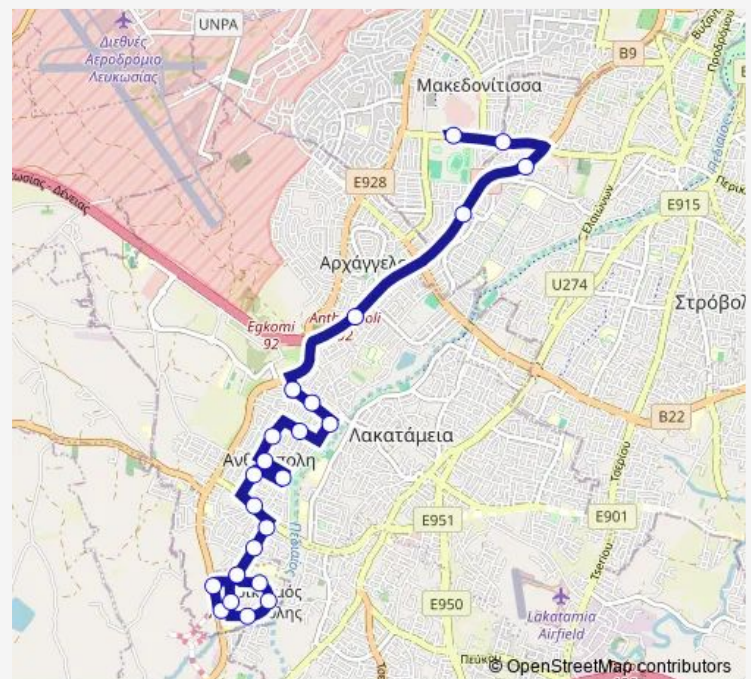

Tuesday 05:30-21:30

Wednesday 05:30-21:30

Thursday 05:30-21:30

Friday 05:30-21:30

Saturday 05:30-21:30

Sunday 06:30-21:30

Route info

Direction: Ave. Eleftherias - Dimokratias

Stops: 22

Trip Duration: 0 hour 29 min

Apolloneio Hospital 1

Tassos Papadopoulos-Eleftheria

Direction

Makario Stadium Bus Station — Ave. Eleftherias - Dimokratias

23 stops

[Open route schedule](#)