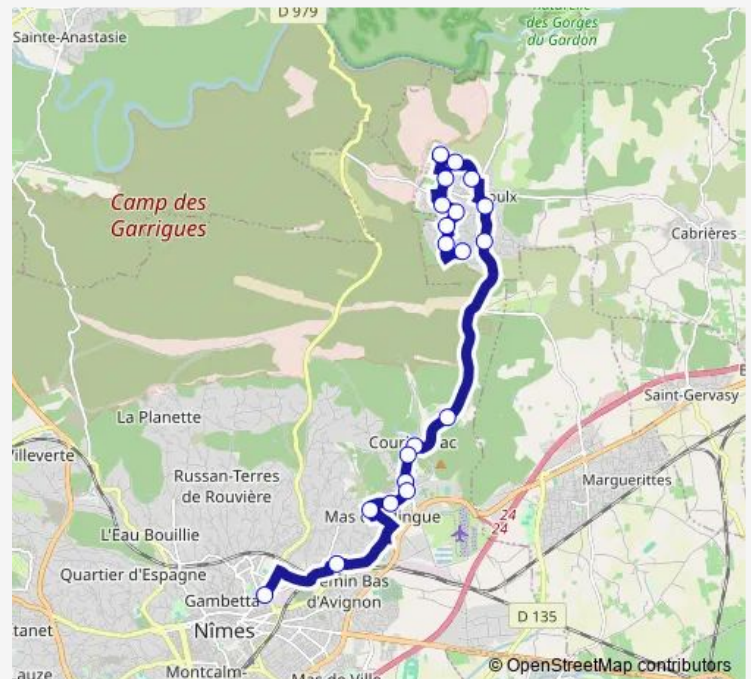

### Route schedule

Sully — Puits Vieux

Monday 15:40-17:45

Tuesday 15:40-17:00

Wednesday 12:15-12:30

Thursday 15:40-17:45

Friday 15:40-17:00

Saturday —

### Route info

Direction: Sully

Stops: 20

Trip Duration: 0 hour 44 min

17 — Pont DE Justice - Courbessac - Poulx