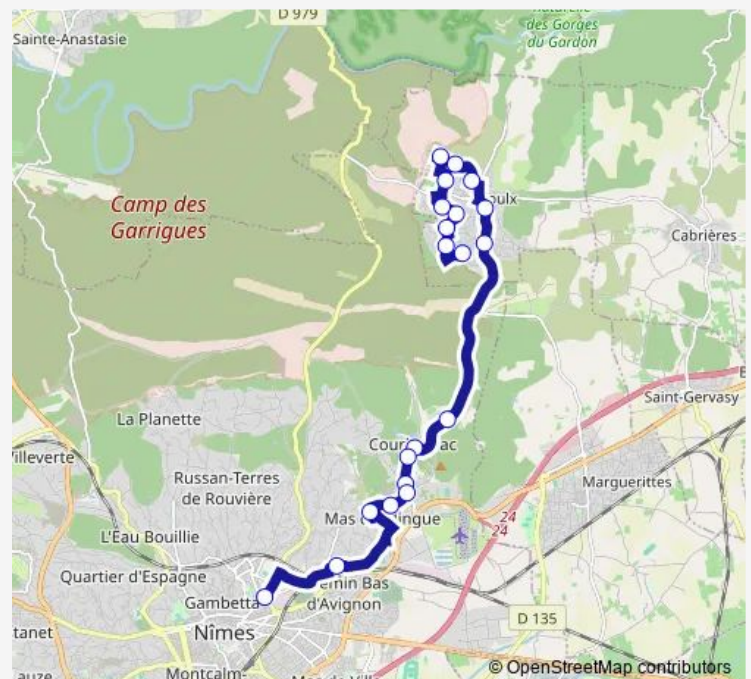

Micocouliers

Puits Vieux

Route schedule

Sully — Puits Vieux

Monday 15:40-17:45

Tuesday 15:40-17:00

Wednesday 12:15-12:30

Thursday 15:40-17:45

Friday 15:40-17:00

Saturday —

Sunday —

Route info

Direction: Sully

Stops: 20

Trip Duration: 0 hour 44 min

17 — Pont DE Justice - Courbessac - Poulx

Direction

LES Cretes — Sully

20 stops

[Open route schedule](#)

LES Cretes

BEL Air

Mesanges

Levant