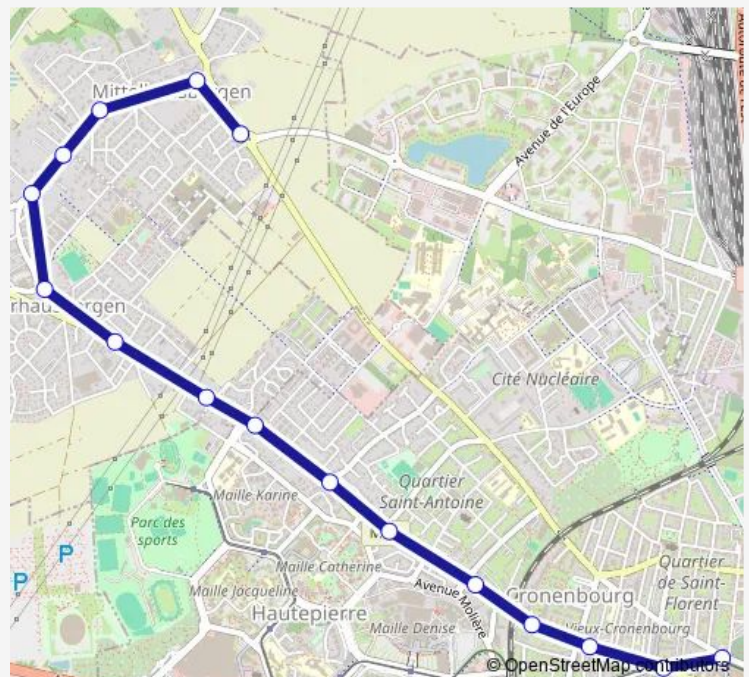

### Route schedule

Rotonde — Mittelhausbergen Mittelberg

Monday 05:33-23:42

Tuesday 05:33-23:42

Wednesday 05:33-23:42

Thursday 05:33-23:42

Friday 05:33-23:42

Saturday 05:33-23:42

### Route info

Direction: Rotonde

Stops: 16

Trip Duration: 0 hour 16 min

17 — Rotonde - Mittelhausbergen Mittelberg