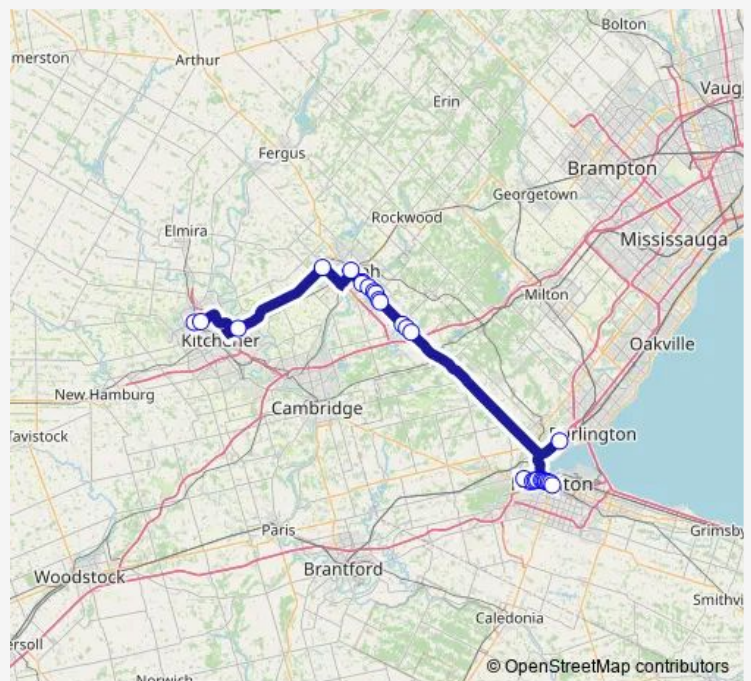

Bus 17 Waterloo / Hamilton

[Go to website](#)

Direction
 University of Waterloo Terminal — Hamilton GO Centre Bus

28 stops

[Open route schedule](#)

- University of Waterloo Terminal
- Wilfrid Laurier University
- Victoria St. N. @ Frederick St.
- Woodlawn Rd. W. @ Regal Rd.
- Guelph Central GO Bus
- University of Guelph
- Gordon St. @ Stone Rd.
- Gordon St. @ Kortright Rd.
- Gordon St. @ Edinburgh Rd. S.
- Gordon St. @ Arkell Rd.
- Gordon St. @ Clairfields Dr. W.
- Gordon St. @ Clair Rd. W.
- Brock Rd. S. @ Maple Leaf Ln.
- Brock Rd. S. @ Gilmour Rd.
- Brock Rd. @ Mclean Rd. (Aberfoyle) Park & Ride
- Aldershot GO Bus
- Main St. W. @ Haddon Ave. S.
- Mcmaster University
- Main St. W. @ Paisley Ave. S.
- Main St. W. @ Longwood Rd. S.
- Main St. W. @ Macklin St. S.

Route schedule

University of Waterloo Terminal — Hamilton GO Centre Bus

Monday	05:05-20:05
Tuesday	05:05-20:05
Wednesday	05:05-20:05
Thursday	05:05-20:05
Friday	05:05-20:05
Saturday	—
Sunday	—

Route info

Direction: University of Waterloo Terminal

Stops: 28

Trip Duration: 2 hour 25 min

17 — Waterloo / Hamilton

Main St. W. @ Dundurn St. S.

Main St. W. @ Poulette St.

Main St. W. @ Pearl St. S.

Main St. W. @ Ray St. S.

Sunday —

Route info

Direction: Hamilton GO Centre Bus

Stops: 26

Trip Duration: 2 hour 30 min

Wilfrid Laurier University

University of Waterloo Terminal

17 Bus time schedules and route maps are available in an offline PDF at busmaps.com. Use the busmaps.com website to see live bus times, train schedule or subway schedule, and step-by-step directions for all public transit in Hamilton