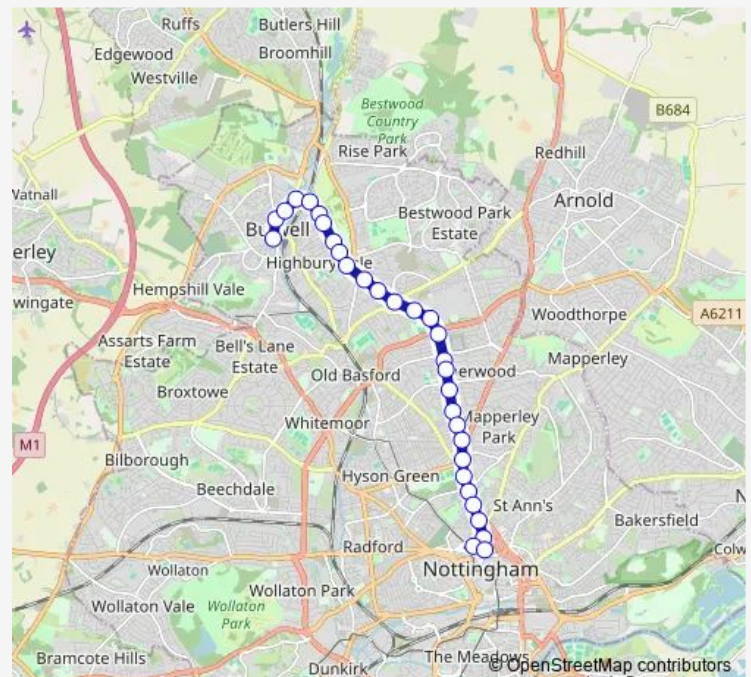

Merchant Street

Carey Road

Bestwood Road

Bancroft Street

Cantrell Road

Pitch & Putt

Piccadilly

Kersall Drive

Gorse Court

Riber Crescent

Arnold Road

Heathfield Road

City Hospital

Valley Road

Perry Road

Leonard Avenue

Thursday 05:00-23:28

Friday 05:00-23:28

Saturday 05:01-23:28

Sunday 06:00-22:28

Route info

Direction: Bulwell Bus Station

Stops: 30

Trip Duration: 0 hour 35 min

Route info

Direction: Victoria Centre

Stops: 27

Trip Duration: 0 hour 27 min

Duke Street

Bulwell Bus Station

17 Bus time schedules and route maps are available in an offline PDF at busmaps.com. Use the busmaps.com website to see live bus times, train schedule or subway schedule, and step-by-step directions for all public transit in Nottingham