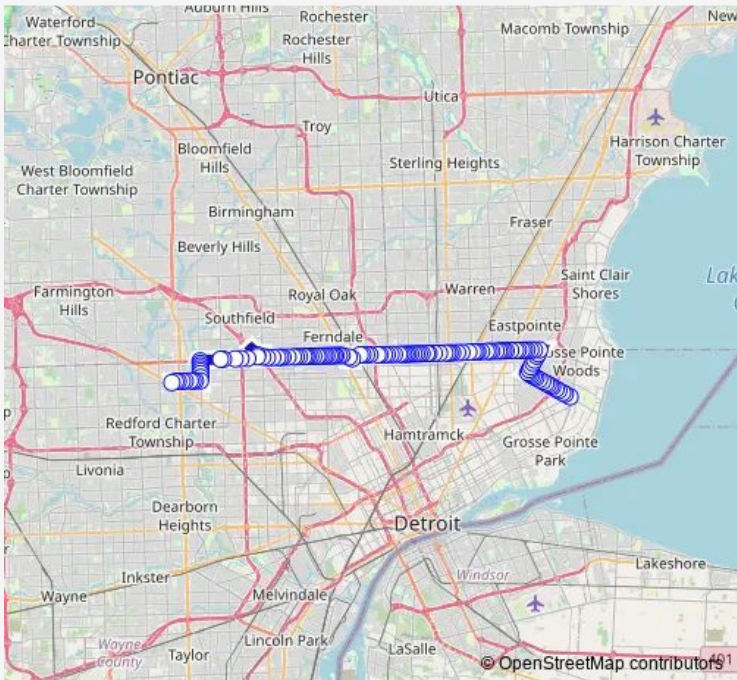

[Go to website](#)

**Direction**  
 Moross & Mack — Grandview & Grand River  
 125 stops  
[Open route schedule](#)

- Moross & Mack
- Moross & Linville
- Moross & Rolandale
- Moross & Chester
- Moross & Edgefield
- Moross & Harper
- Moross & Sanilac
- Moross & Duprey
- Moross & Peerless
- Moross & Balfour
- Moross & Beaconsfield
- Moross & Rossiter
- Moross & Lansdowne
- Moross & Laing
- Moross & Riad
- Kelly & Moross
- Kelly & Washtenaw
- Kelly & Roscommon
- Kelly & Woodland
- Kelly & Eastwood
- Kelly & Bringard

**Route schedule**  
 Moross & Mack — Grandview & Grand River

Monday	03:00-02:00 <sup>+1</sup>
Tuesday	03:00-02:00 <sup>+1</sup>
Wednesday	03:00-02:00 <sup>+1</sup>
Thursday	03:00-02:00 <sup>+1</sup>
Friday	03:00-02:00 <sup>+1</sup>
Saturday	03:00-02:00 <sup>+1</sup>
Sunday	03:00-02:00 <sup>+1</sup>

**Route info**  
 Direction: Moross & Mack  
 Stops: 125  
 Trip Duration: 1 hour 30 min

17 — Eight Mile BusMaps

Kelly & Collingham

8 Mile & Kelly

8 Mile & Cushing

8 Mile & Shakespeare

8 Mile & Boulder

8 Mile & Virginia Park

8 Mile & Reno

8 Mile & Schoenherr

8 Mile @ 13301

8 Mile @ 13011

8 Mile & Waltham

8 Mile & Helle

8 Mile & Dresden

8 Mile & Groesbeck