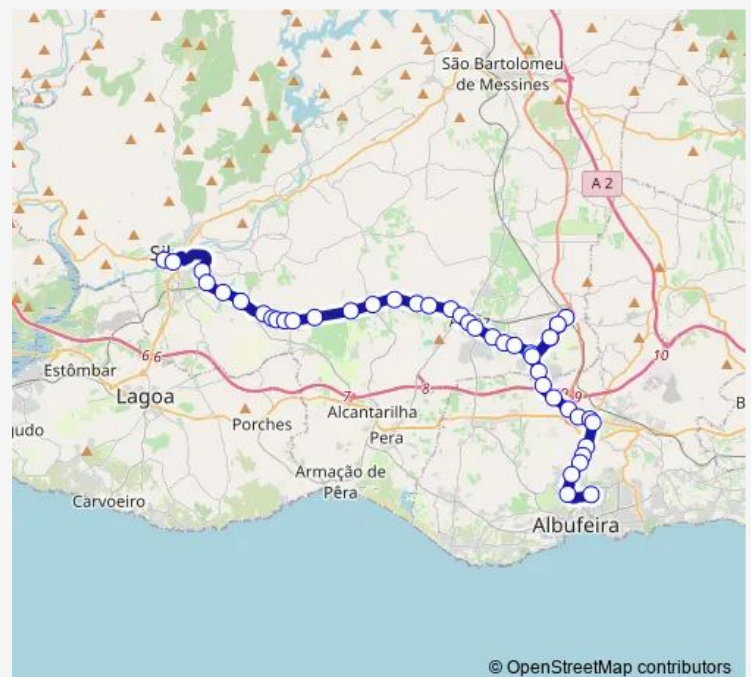

Thursday 07:00-18:45

Friday 07:00-18:45

Saturday 07:00-18:30

Sunday 07:00-18:30

Route info

Direction: Silves (Bombeiros)

Stops: 44

Trip Duration: 0 hour 45 min

© OpenStreetMap contributors

17 — Albufeira – Silves

BusMaps

Taipas

Alvaledes (X)

Baiãs (X)

Tunes (X N269)

Poço da Figueira

Tunes (Centro Saúde)

Tunes (Estação Cp)

Tunes (Centro Saúde)

Poço da Figueira

Tunes (X N269)

Monte do Cristina (X)

Assumadas da Guia

Poço das Canas

Route info

Direction: Albufeira (Terminal Rodoviário)

Stops: 44

Trip Duration: 0 hour 45 min

Algoz (Gasolineira)

Algoz (Cemitério)

Lamijo

Sobrado