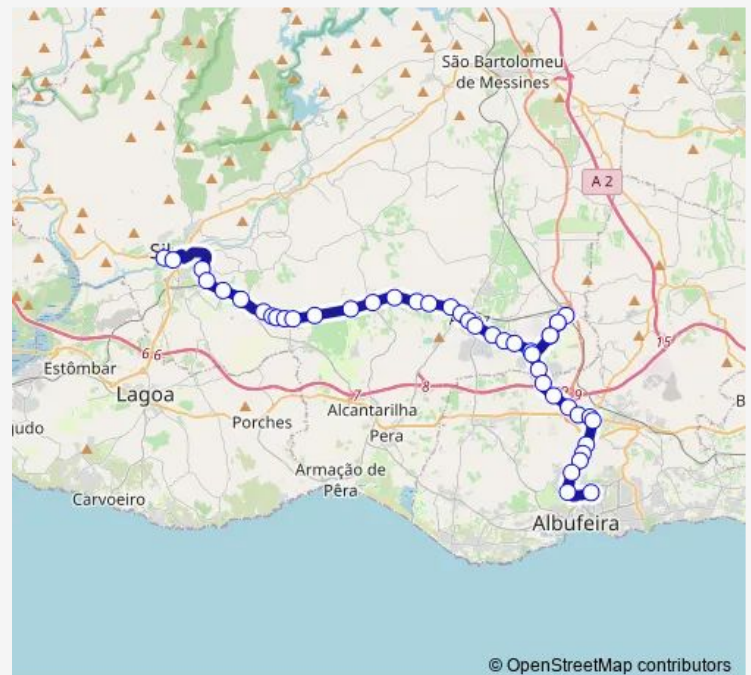

Thursday 07:00-18:45

Friday 07:00-18:45

Saturday 07:00-18:30

Sunday 07:00-18:30

Route info

Direction: Silves (Bombeiros)

Stops: 44

Trip Duration: 0 hour 45 min

© OpenStreetMap contributors

17 — Albufeira – Silves

BusMaps

Taipas

Alvaledes (X)

Baiãs (X)

Tunes (X N269)

Poço da Figueira

Albufeira (Centro Saúde)

Albufeira (Terminal Rodoviário)

Direction

Albufeira (Terminal Rodoviário) — Silves (Bombeiros)

44 stops

[Open route schedule](#)

Albufeira (Terminal Rodoviário)

Albufeira (Centro Saúde)

Route info

Direction: Albufeira (Terminal Rodoviário)

Stops: 44

Trip Duration: 0 hour 45 min

Algoz (Gasolineira)

Algoz (Cemitério)

Lamijo

Sobrado