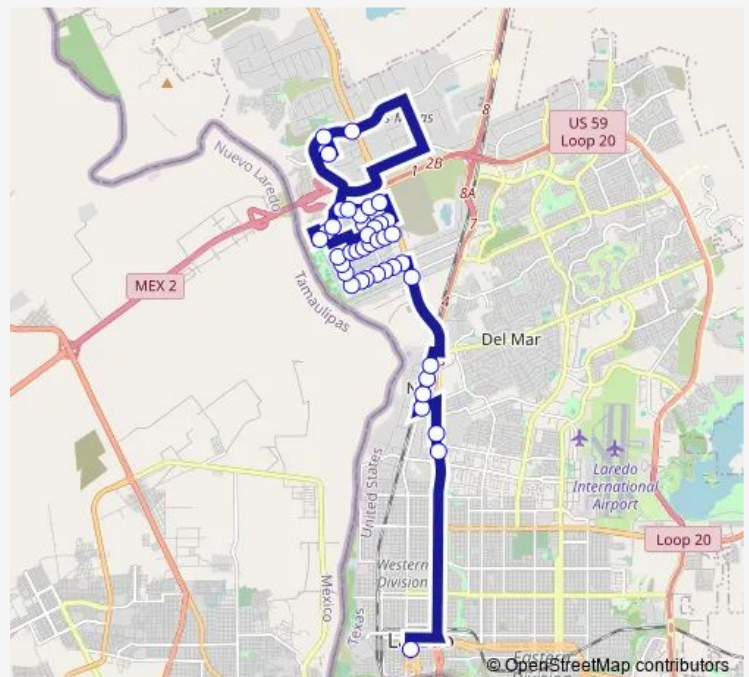

Rancho Viejo Corral Lp

Rancho Viejo @ Vaquero Dr.

Rancho Viejo @ Codorniz

Route schedule

El Metro Transit Center — Rancho Viejo @ Mines Rd.

Monday 07:00-20:20

Tuesday 07:00-20:20

Wednesday 07:00-20:20

Thursday 07:00-20:20

Friday 07:00-20:20

Saturday 07:00-19:30

Sunday 12:00-17:00

Route info

Direction: El Metro Transit Center

Stops: 42

Trip Duration: 1 hour 5 min

17 — Mines / Industrial Park

Rancho Viejo @ Atlanta Dr.

Atlanta @ Big Ben

Atlanta @ Chalan

Atlanta @ Faskin

Faskin @ Barrileros

Faskin @ Pala Fox

Big Ben @ Blitzen

Faskin @ Salado

Faskin @ Paso de Jacinto

Atlanta @ Buffalo

Rancho Viejo @ Potrero

Rancho Viejo @ Albany Dr.

Rancho Viejo @ Mines Rd.

Direction

Rancho Viejo @ Mines Rd. — El Metro Transit Center