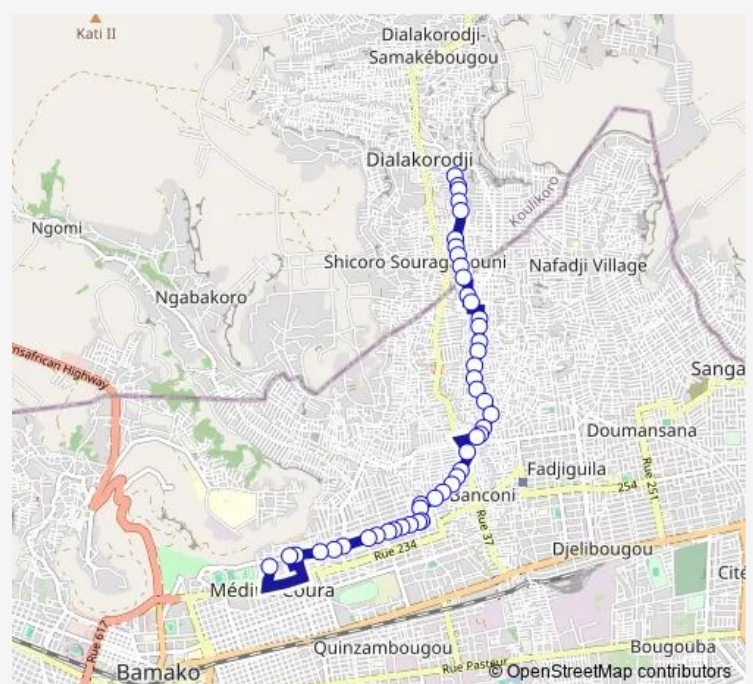

Bus 17 Sotrama 17 : Sougounikoura ⇌ Diagunebougou-Kognoumani

[Go to website](#)

Direction

Kognimani Dugumana Terminus — Suguni Coura

46 stops

[Open route schedule](#)

Kognimani Dugumana Terminus

Lycée Da

Djinkinèbougou Missiri Da

Missiri Coura Da

Tiga Carré

Route schedule

Kognimani Dugumana Terminus — Suguni Coura

| | |
|-----------|-------|
| Monday | 08:10 |
| Tuesday | 08:10 |
| Wednesday | 08:10 |
| Thursday | 08:10 |
| Friday | 08:10 |
| Saturday | 08:10 |
| Sunday | 08:10 |

Route info

Direction: Kognimani Dugumana Terminus

Stops: 46

Trip Duration: 0 hour 40 min

17 — Sotrama 17 : Sougounikoura ⇌ Diagunebougou-Kognoumani

Eglise Da

Pont Da

Goudron Damani

Thursday 07:11

Friday 07:11

Saturday 07:11

Sunday 07:11

Route info

Direction: Arrêt Gare Bus

Stops: 33

Trip Duration: 0 hour 37 min