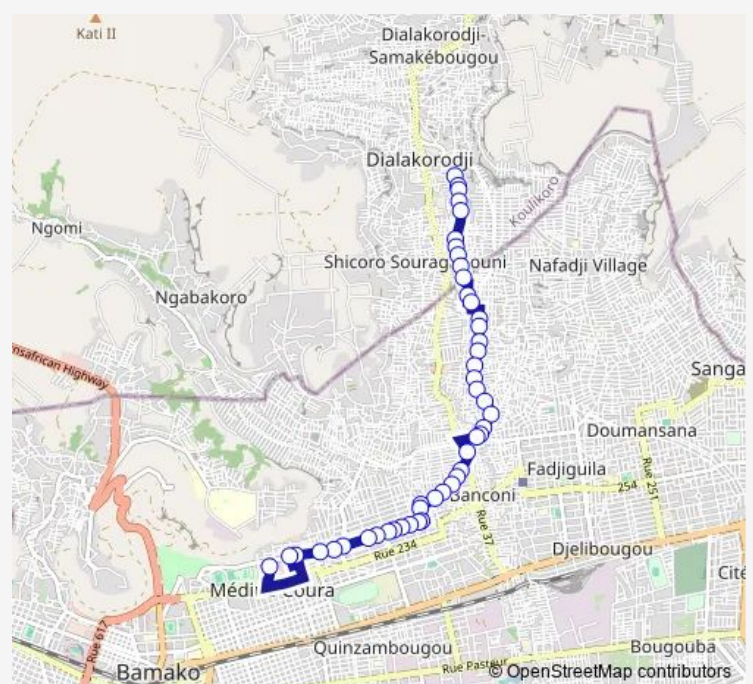

### Route schedule

Kognimani Dugumana Terminus — Suguni Coura

Monday	08:10
Tuesday	08:10
Wednesday	08:10
Thursday	08:10
Friday	08:10
Saturday	08:10
Sunday	08:10

### Route info

Direction: Kognimani Dugumana Terminus

Stops: 46

Trip Duration: 0 hour 40 min

17 — Sotrama 17 : Sougounikoura ⇌ Diagunebougou-Kognoumani

Eglise Da

Pont Da

Goudron Damani

## Route info

Direction: Arrêt Gare Bus

Stops: 33

Trip Duration: 0 hour 37 min

Logo Tchi Yoro

Ecolso Carré

Doctorosso Da

Kognimani Sugu Carré